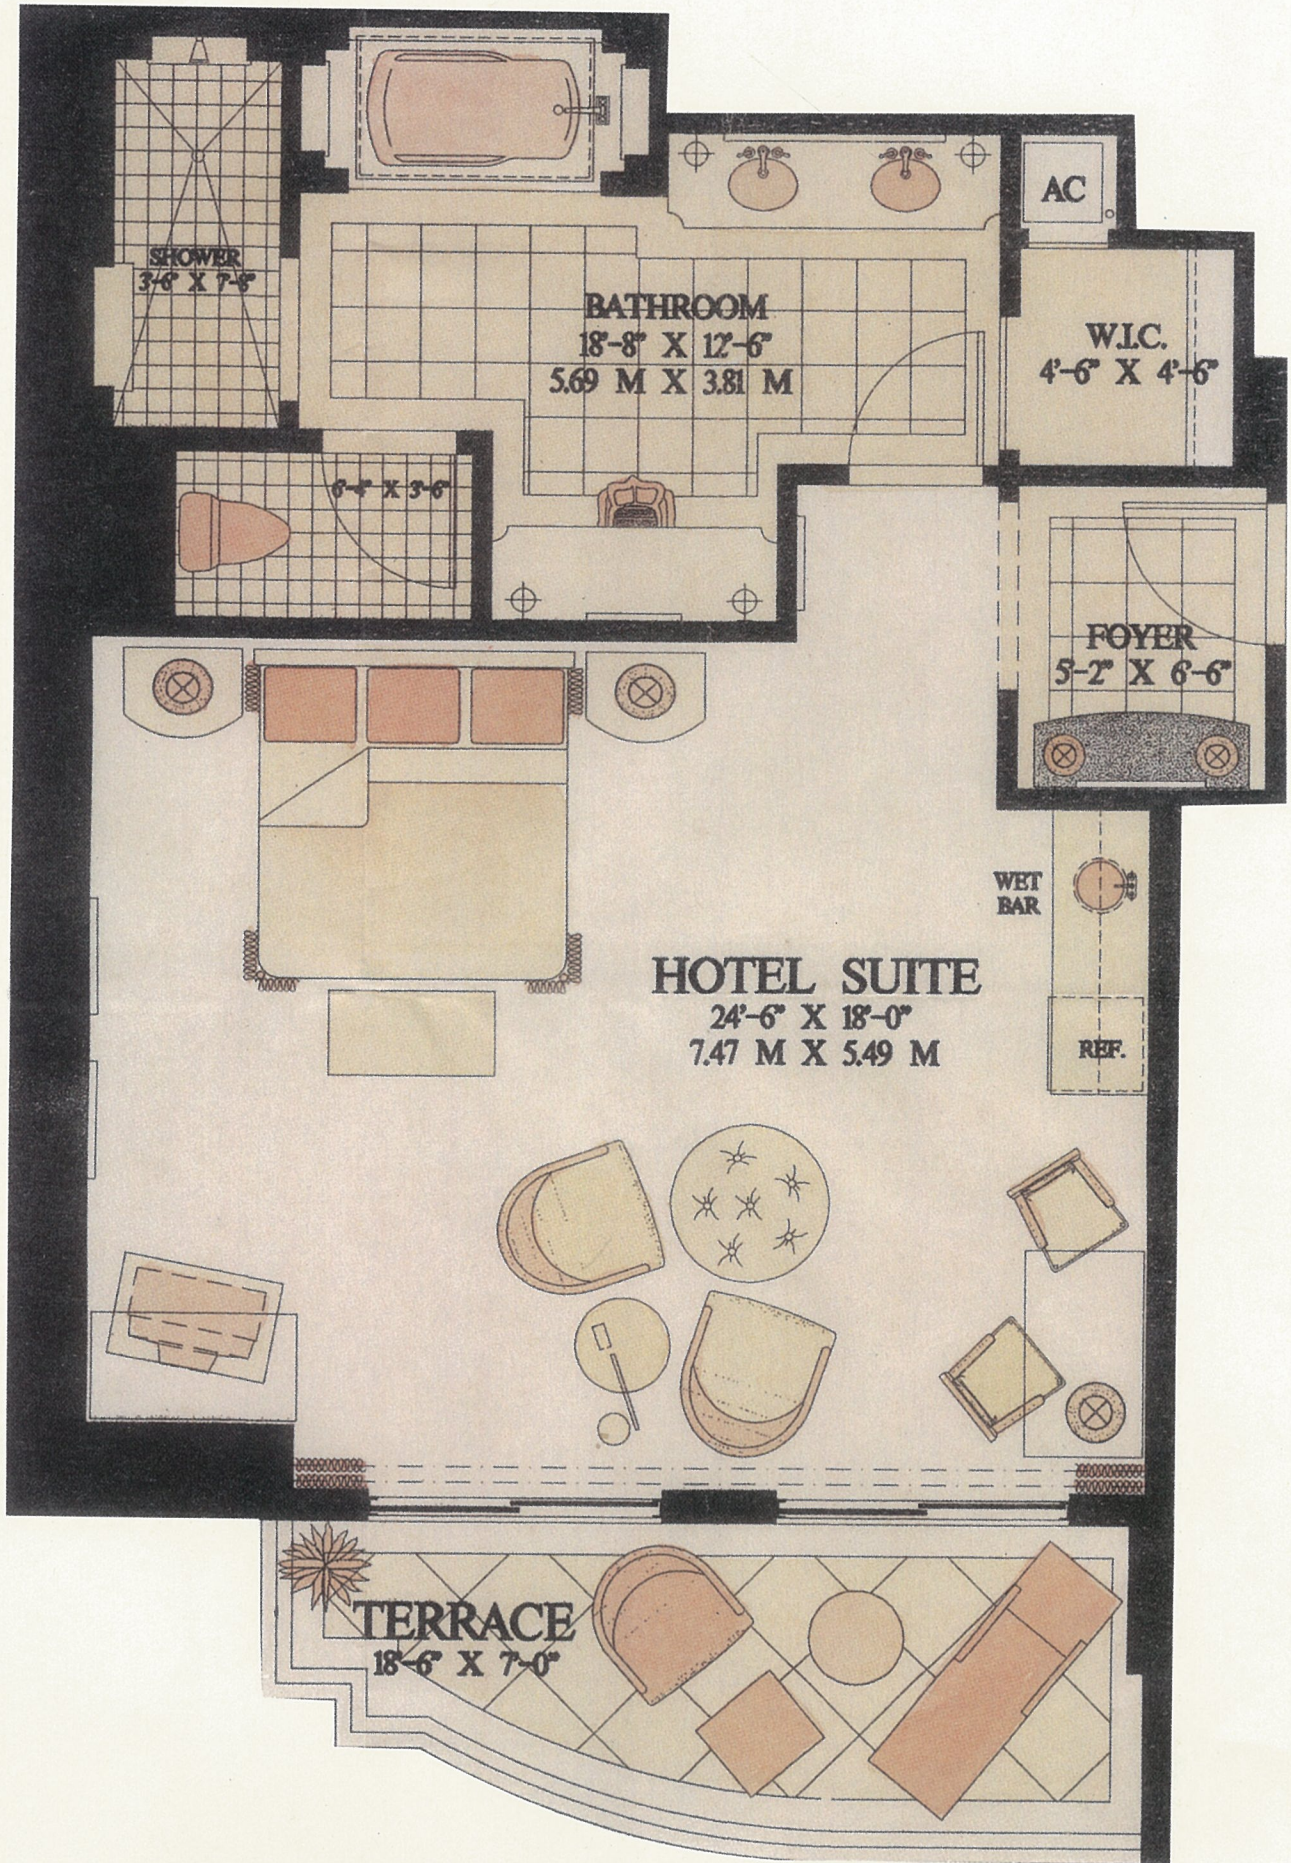

A M A L F I

Intracoastal View/Miami Skyline

ENCLOSED AREA	740 Sq. Ft.	68.75 M ²
BALCONY AREA	115 Sq. Ft.	10.68 M ²
TOTAL AREA	855 Sq. Ft.	79.43 M ²