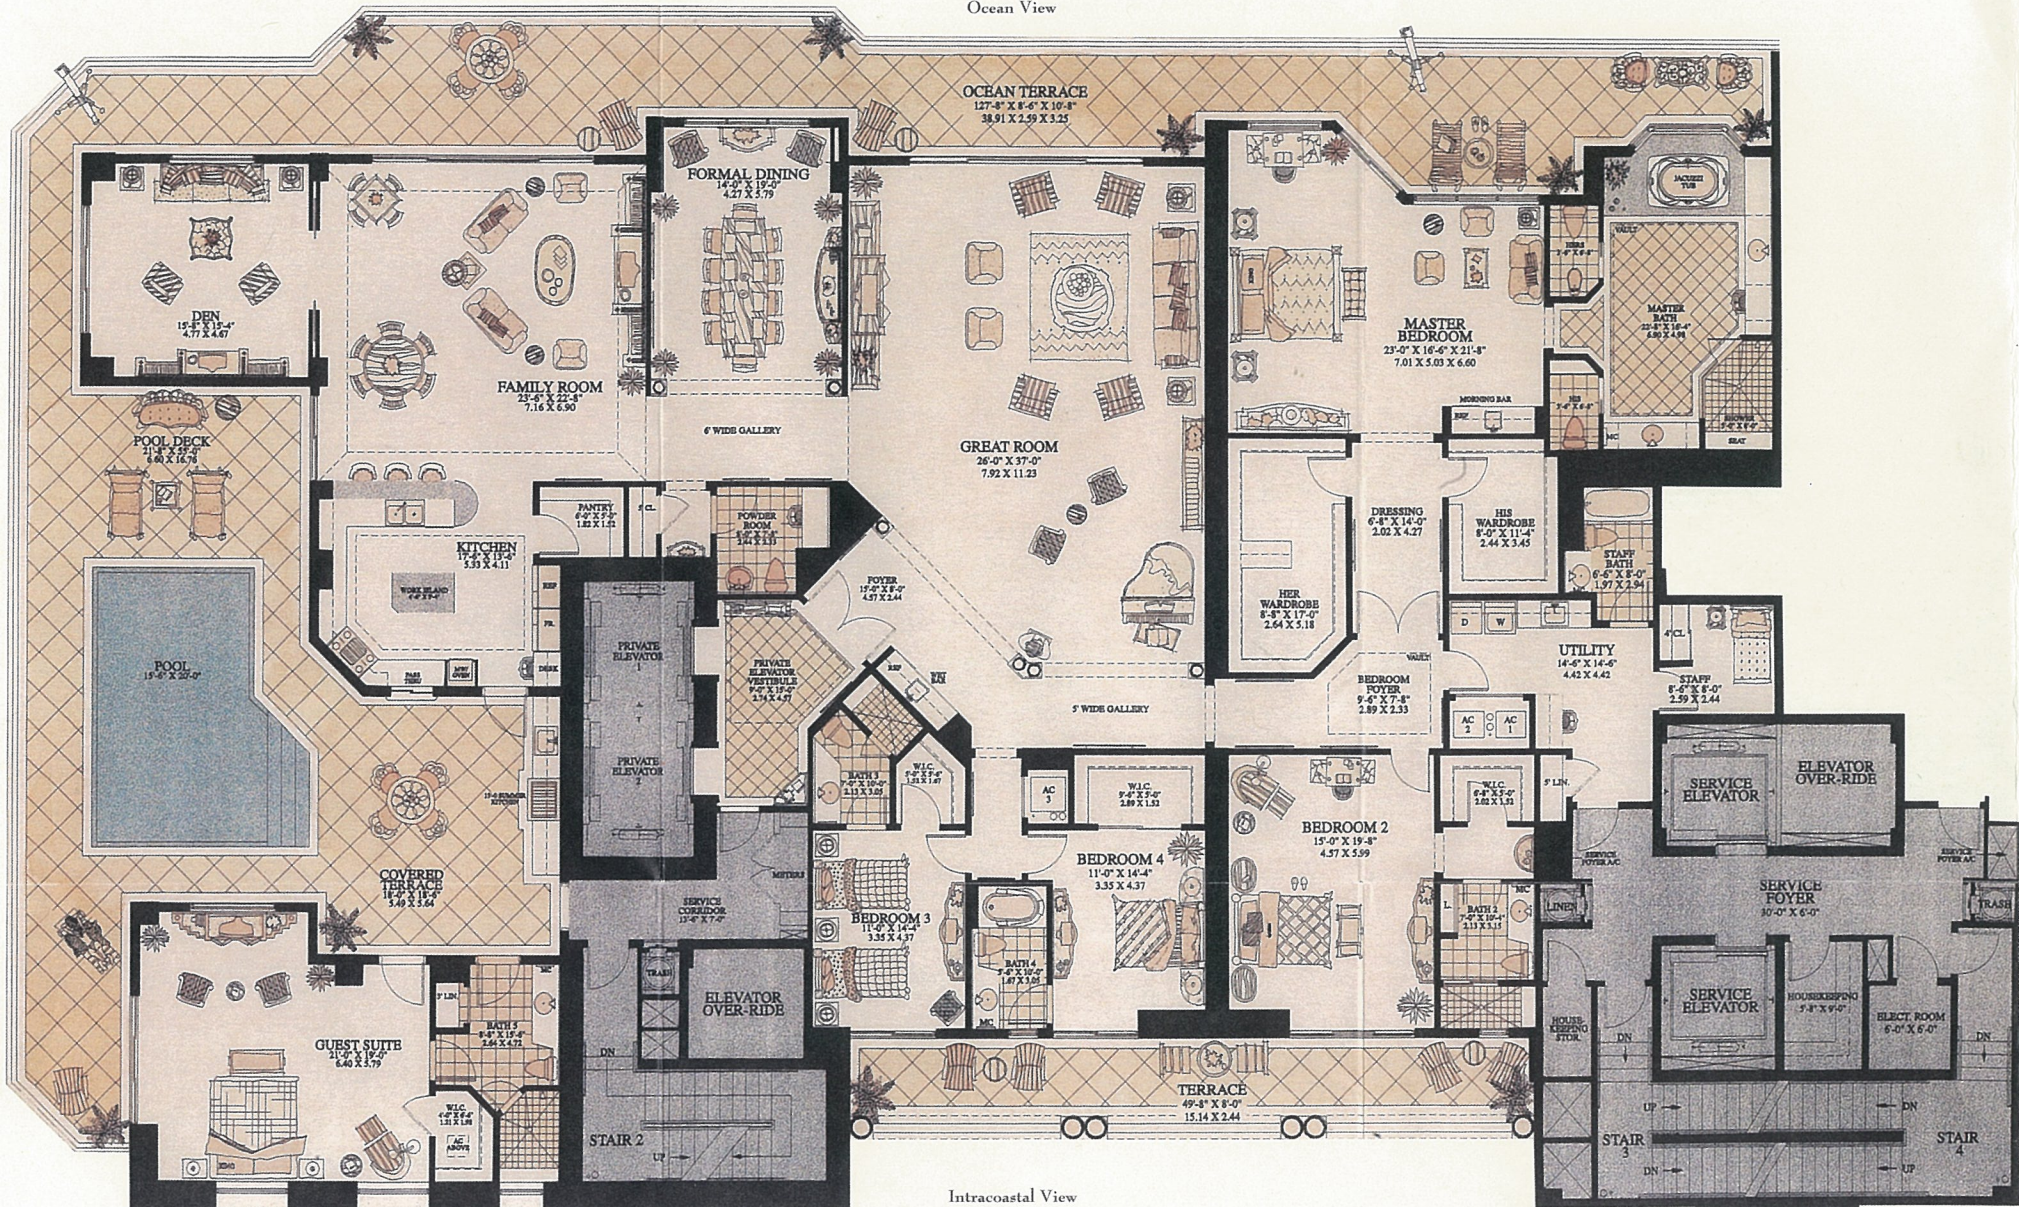

# BELLA CAPRI

Ocean View

Intracoastal View

BELLA CAPRI ~ 4 BEDROOM, 6 1/2 BATH,  
FAMILY ROOM, DEN, STAFF QUARTERS,  
GUEST SUITE AND POOL

ENCLOSED AREA	6,360 SQ. FT.	590.85 M <sup>2</sup>
BALCONY AREA	2,770 SQ. FT.	257.34 M <sup>2</sup>
TOTAL AREA	9,130 SQ. FT.	848.19 M <sup>2</sup>