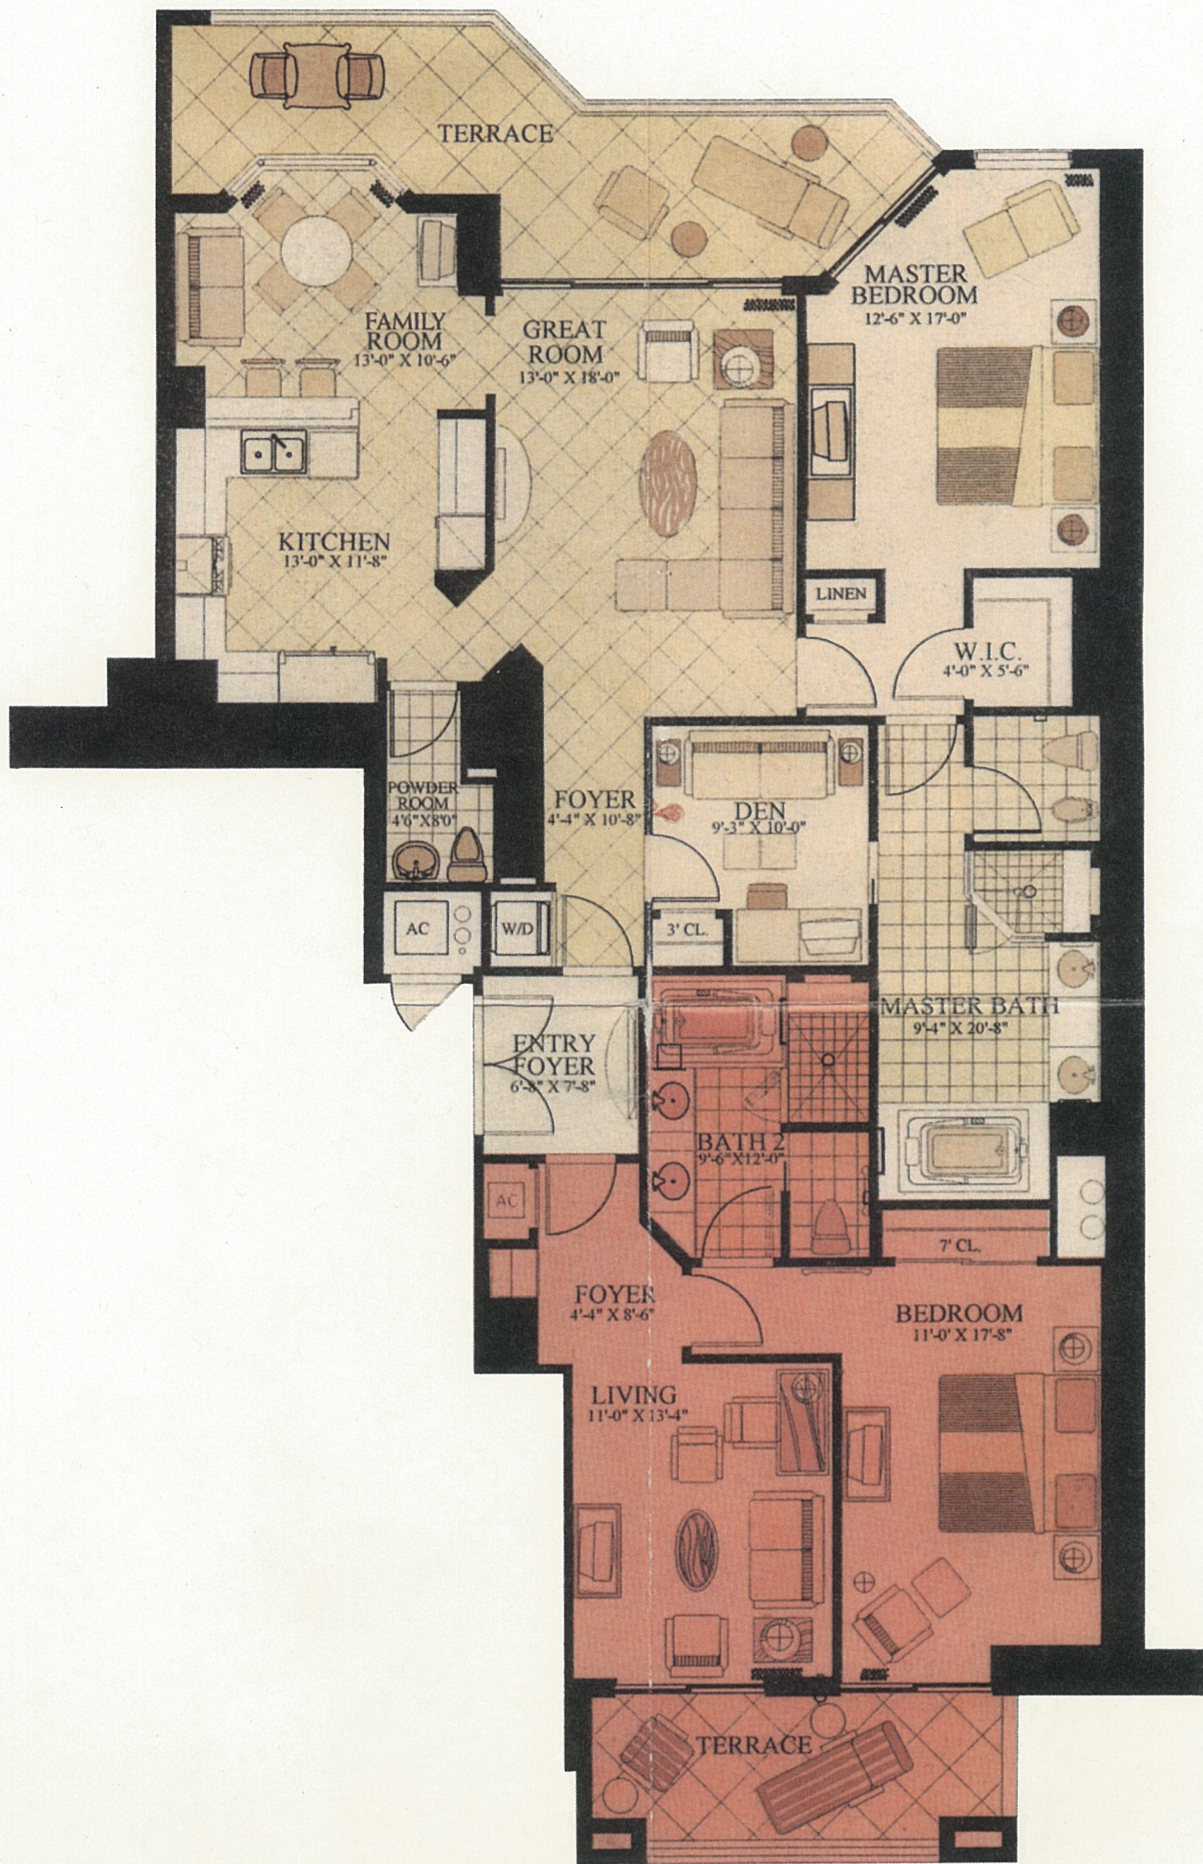

# D O N P I E T R O

Ocean View

Intracoastal View

## DON PIETRO RESIDENCES ~ 2 BEDROOM 2 1/2 BATH

ENCLOSED AREA	2,035 Sq. Ft.	190.00 M <sup>2</sup>
BALCONY AREA	344 Sq. Ft.	32.00 M <sup>2</sup>
TOTAL AREA	2,379 Sq. Ft.	222.00 M <sup>2</sup>