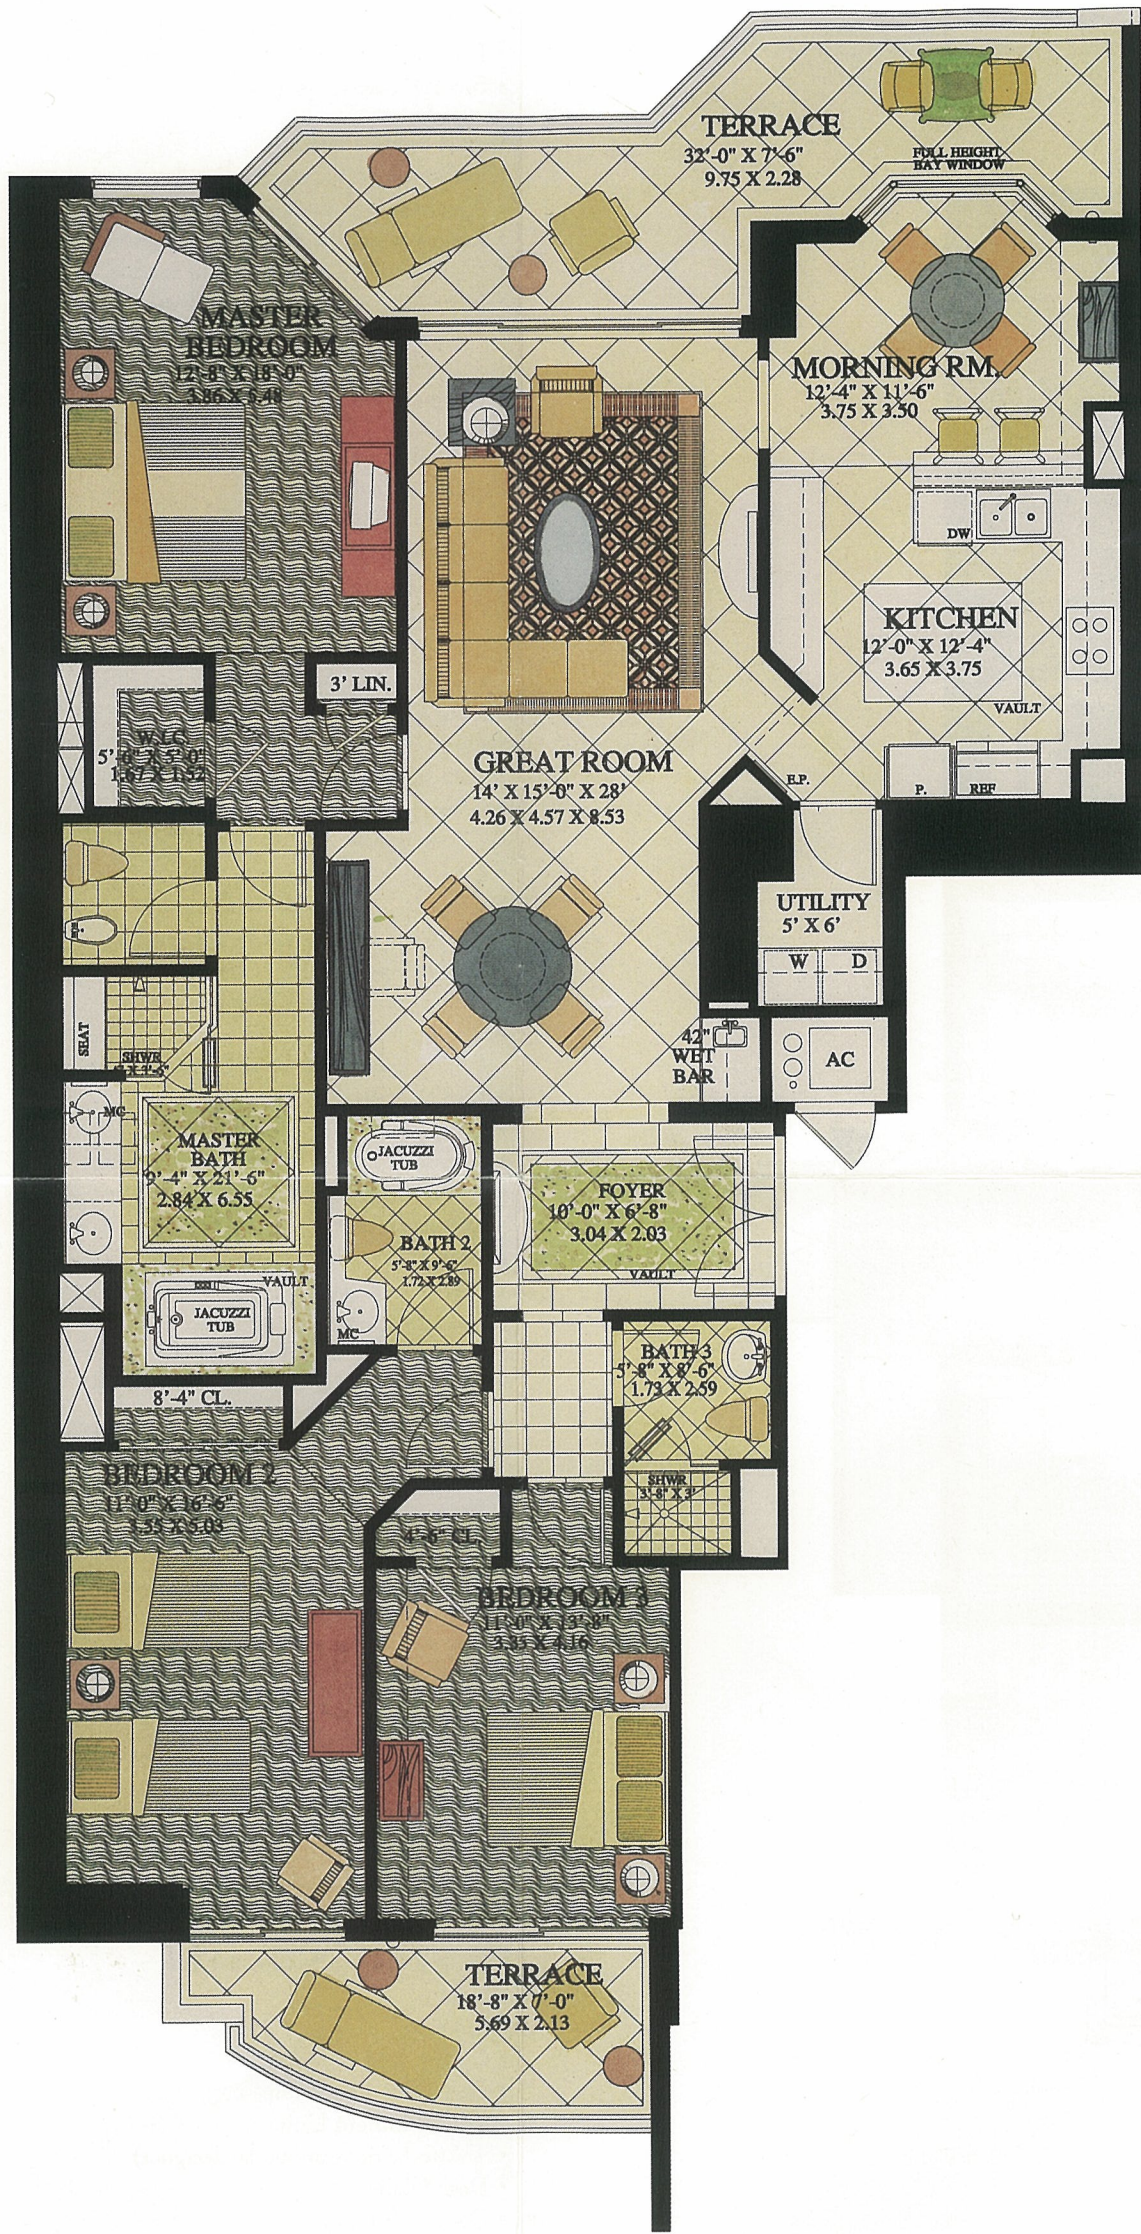

FIRENZE

Ocean View

Intracoastal View

FIRENZE RESIDENCE ~ 3 BEDROOM 3 BATH		
ENCLOSED AREA	2,040 SQ. FT.	189.52 M ²
BALCONY AREA	335 SQ. FT.	31.12 M ²
TOTAL AREA	2,375 SQ. FT.	220.64 M²