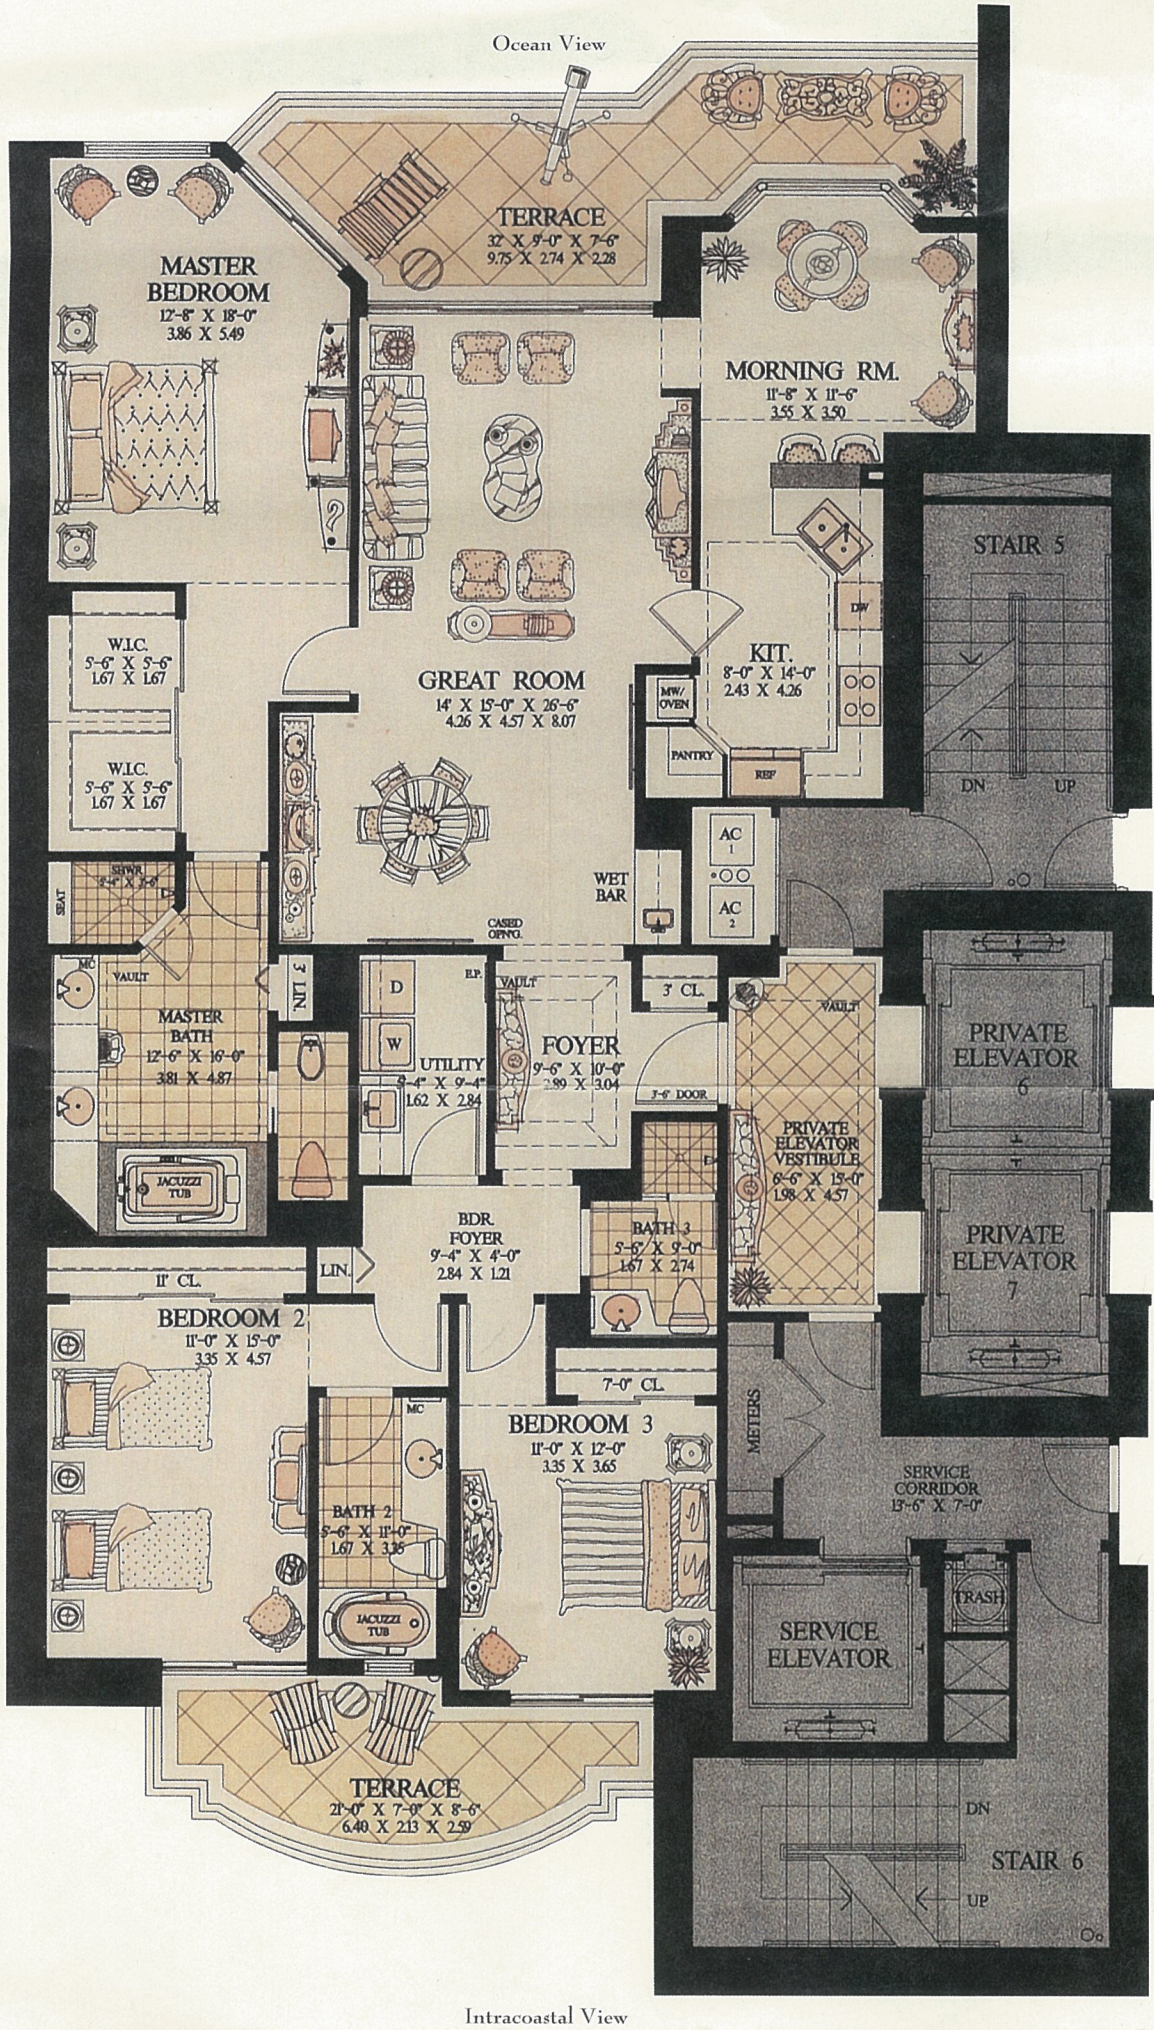

MILANO

MILANO RESIDENCE ~ 3 BEDROOM 3 BATH		
ENCLOSED AREA	2,185 sq. Ft.	202.99 m ²
BALCONY AREA	370 sq. Ft.	32.37 m ²
TOTAL AREA	2,555 sq. Ft.	235.36 m ²