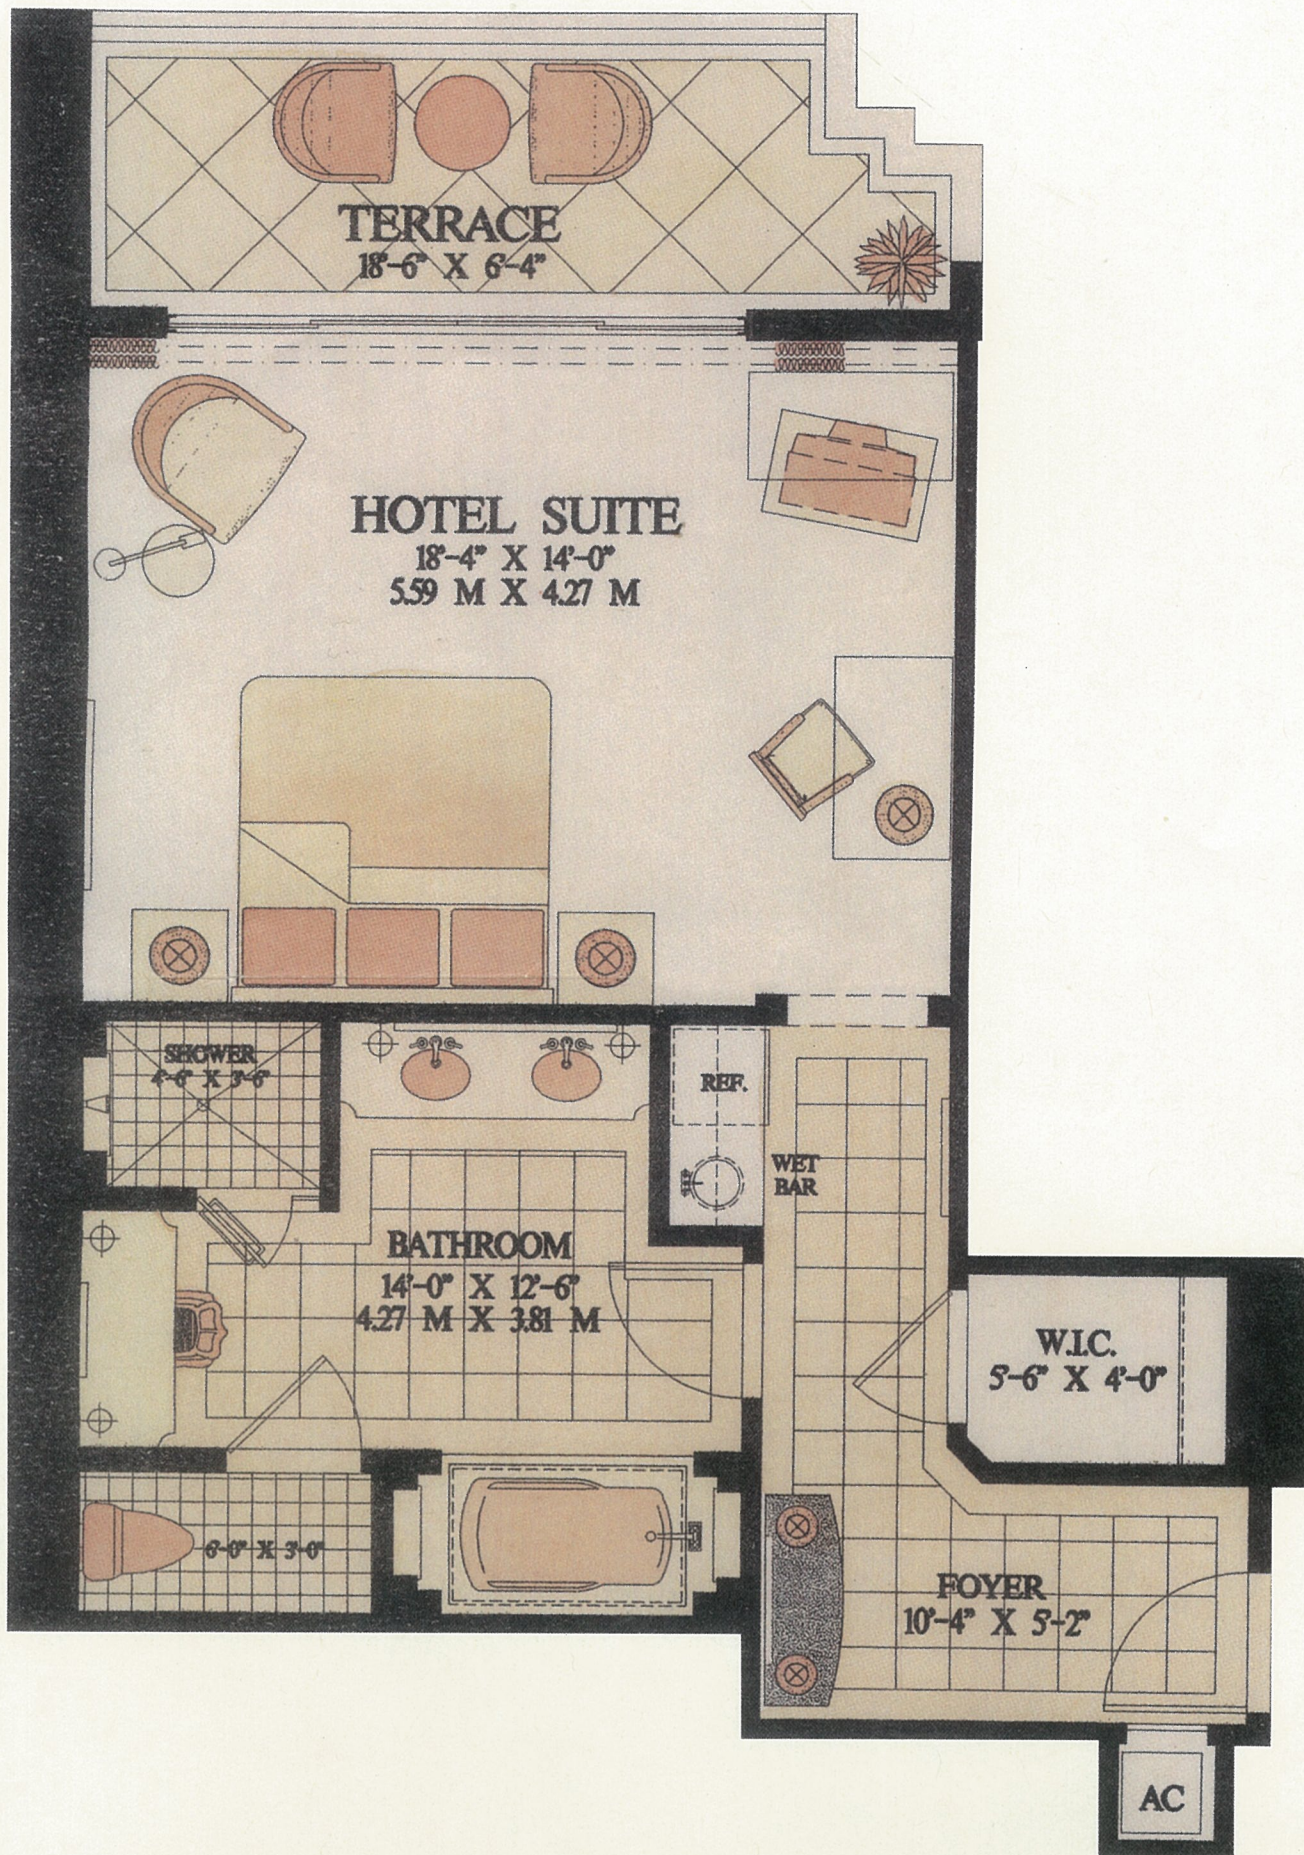

R A V E L L O

Ocean View

ENCLOSED AREA	615 Sq. Ft.	57.13 M ²
BALCONY AREA	110 Sq. Ft.	10.22 M ²
TOTAL AREA	725 Sq. Ft.	67.35 M ²