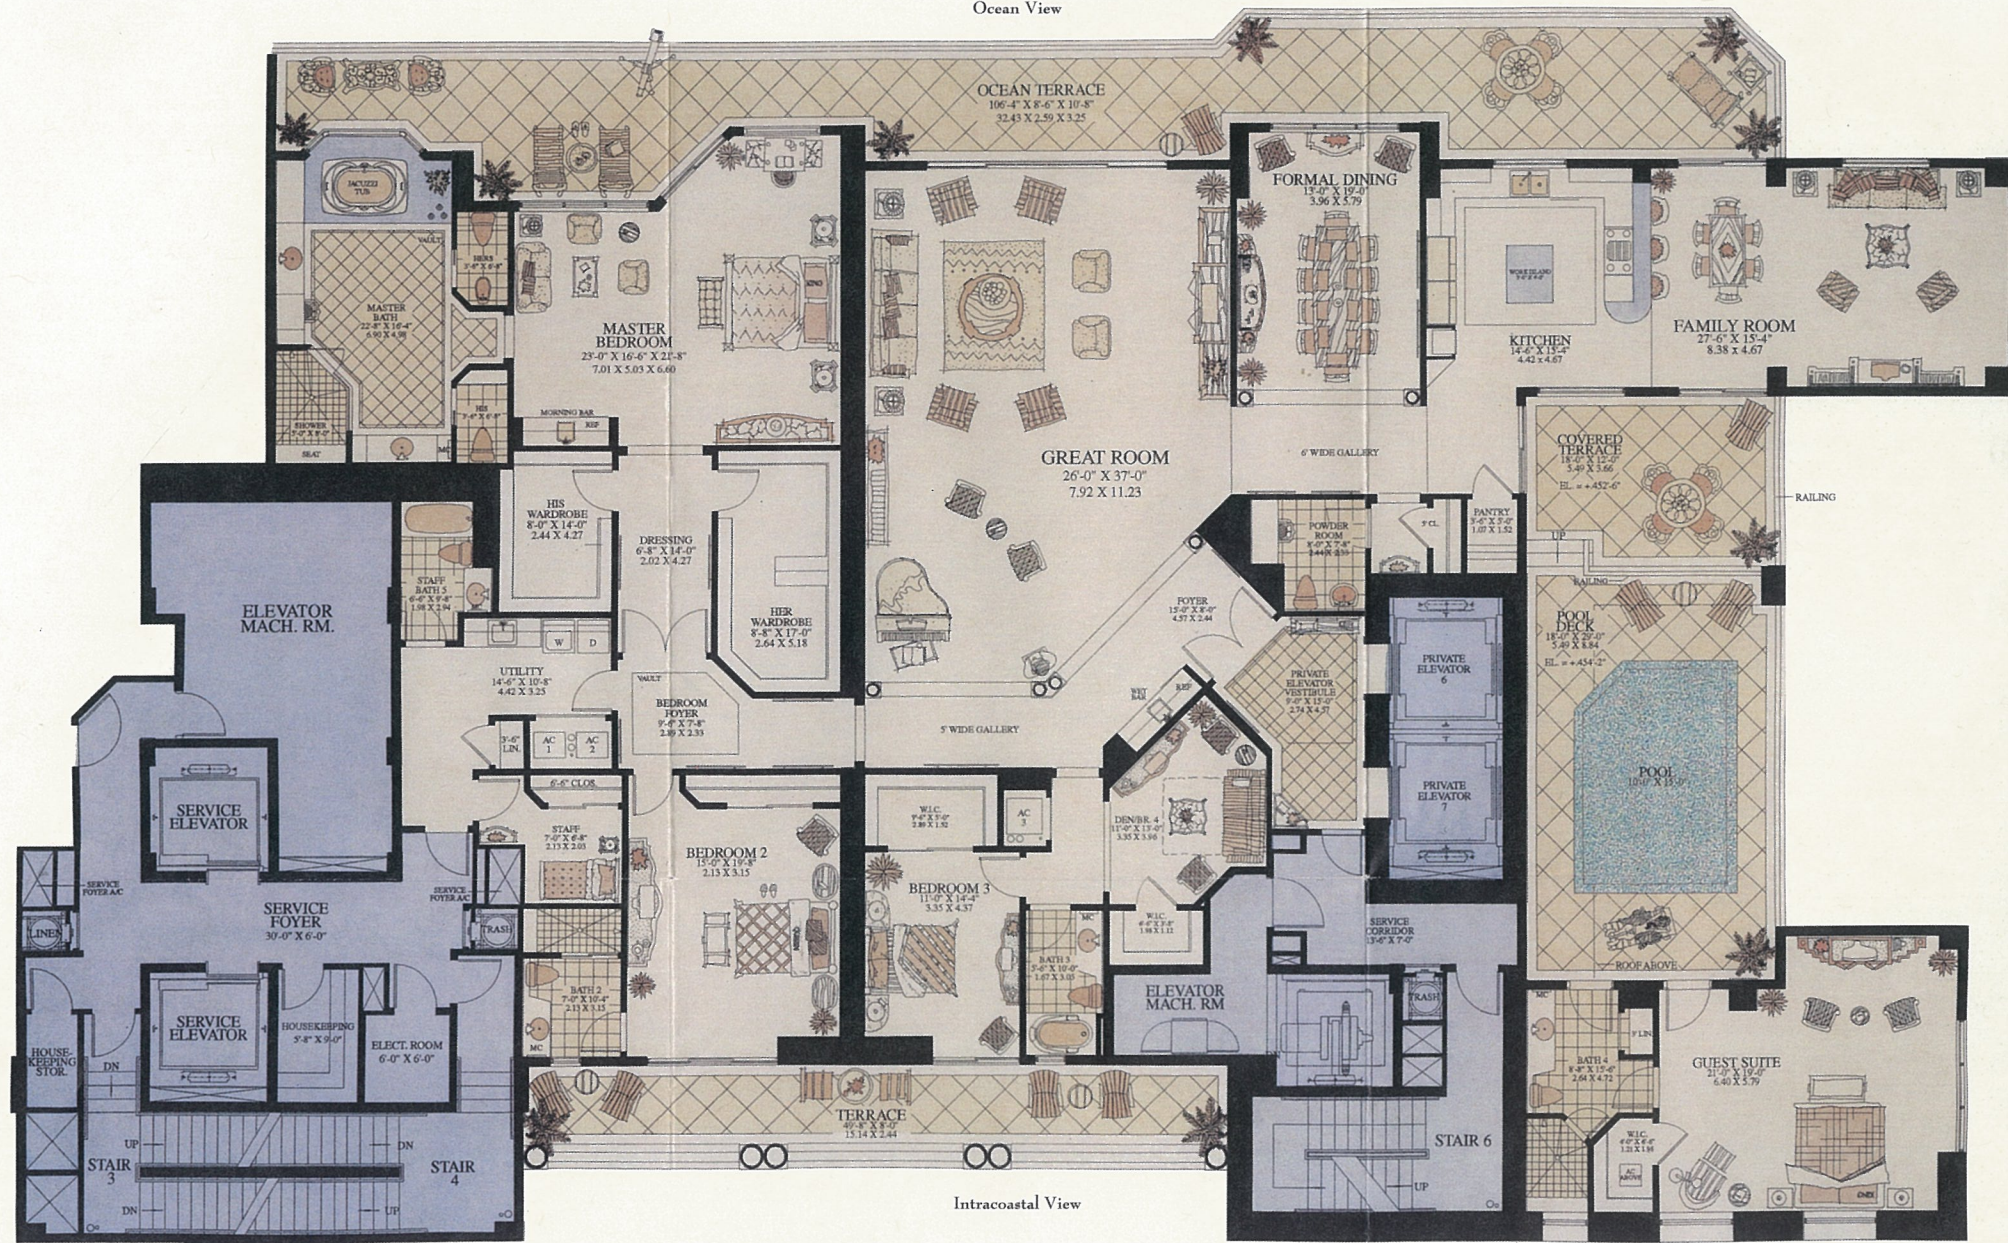

VILLA D'ESTE

Ocean View

Intracoastal View

VILLA D'ESTE ~ 5 BEDROOM, 5 1/2 BATH,
FAMILY ROOM, STAFF QUARTERS AND POOL

ENCLOSED AREA	5,775 SQ. FT.	536.52 M ²
BALCONY AREA	1,990 SQ. FT.	184.88 M ²
TOTAL AREA	7,765 SQ. FT.	721.40 M ²