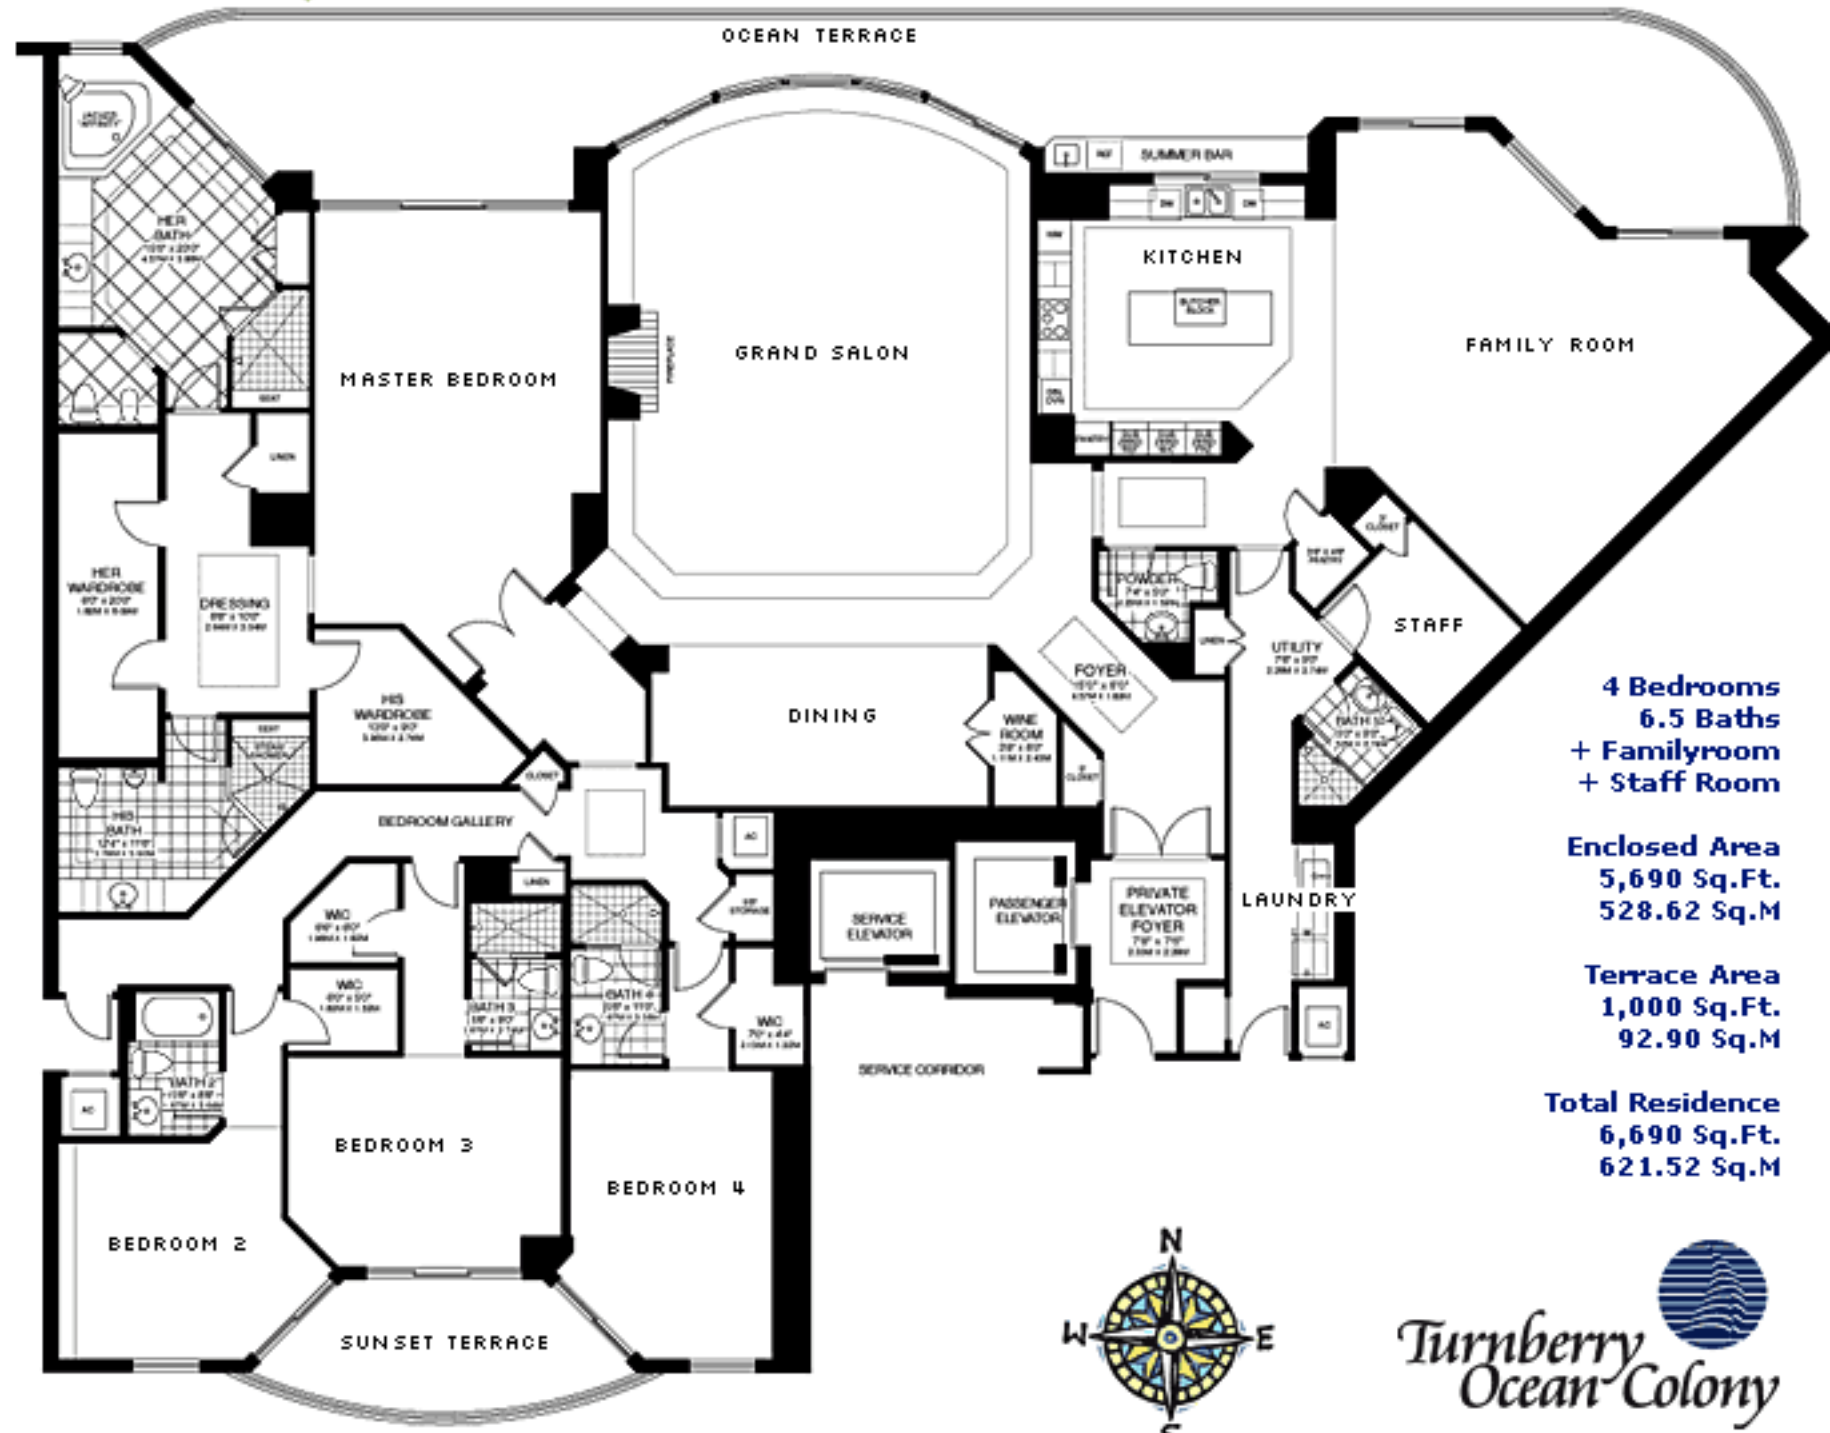

# Grand Cayman

**4 Bedrooms  
6.5 Baths  
+ Familyroom  
+ Staff Room**

**Enclosed Area  
5,690 Sq.Ft.  
528.62 Sq.M**

**Terrace Area  
1,000 Sq.Ft.  
92.90 Sq.M**

**Total Residence  
6,690 Sq.Ft.  
621.52 Sq.M**