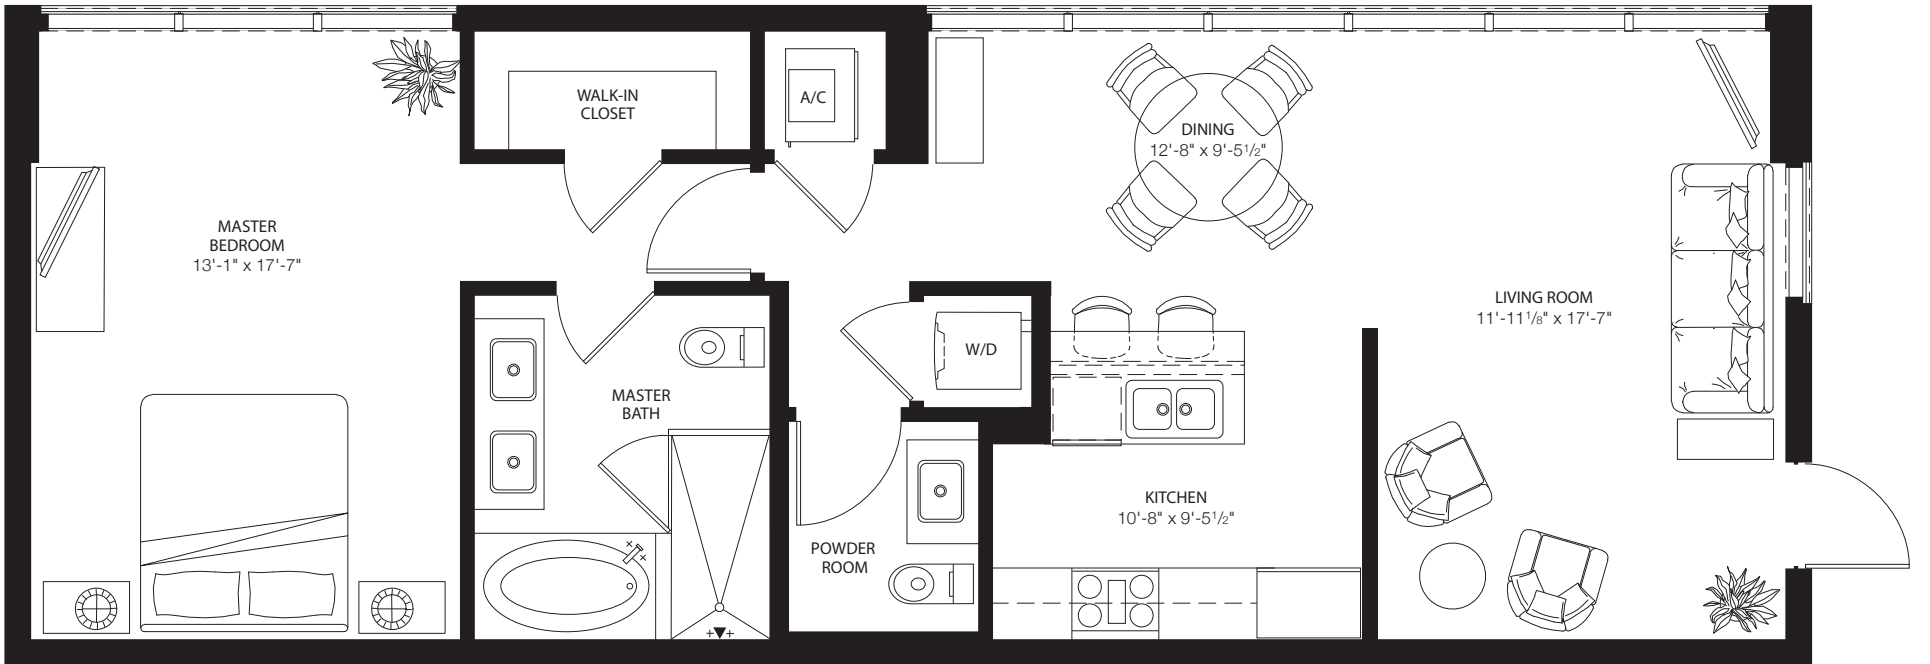

RESIDENCE D

URBAN VILLAS

Interior

983 sq ft/91 sq m

RESIDENCE E

URBAN VILLAS

Interior

983 sq ft/91 sq m