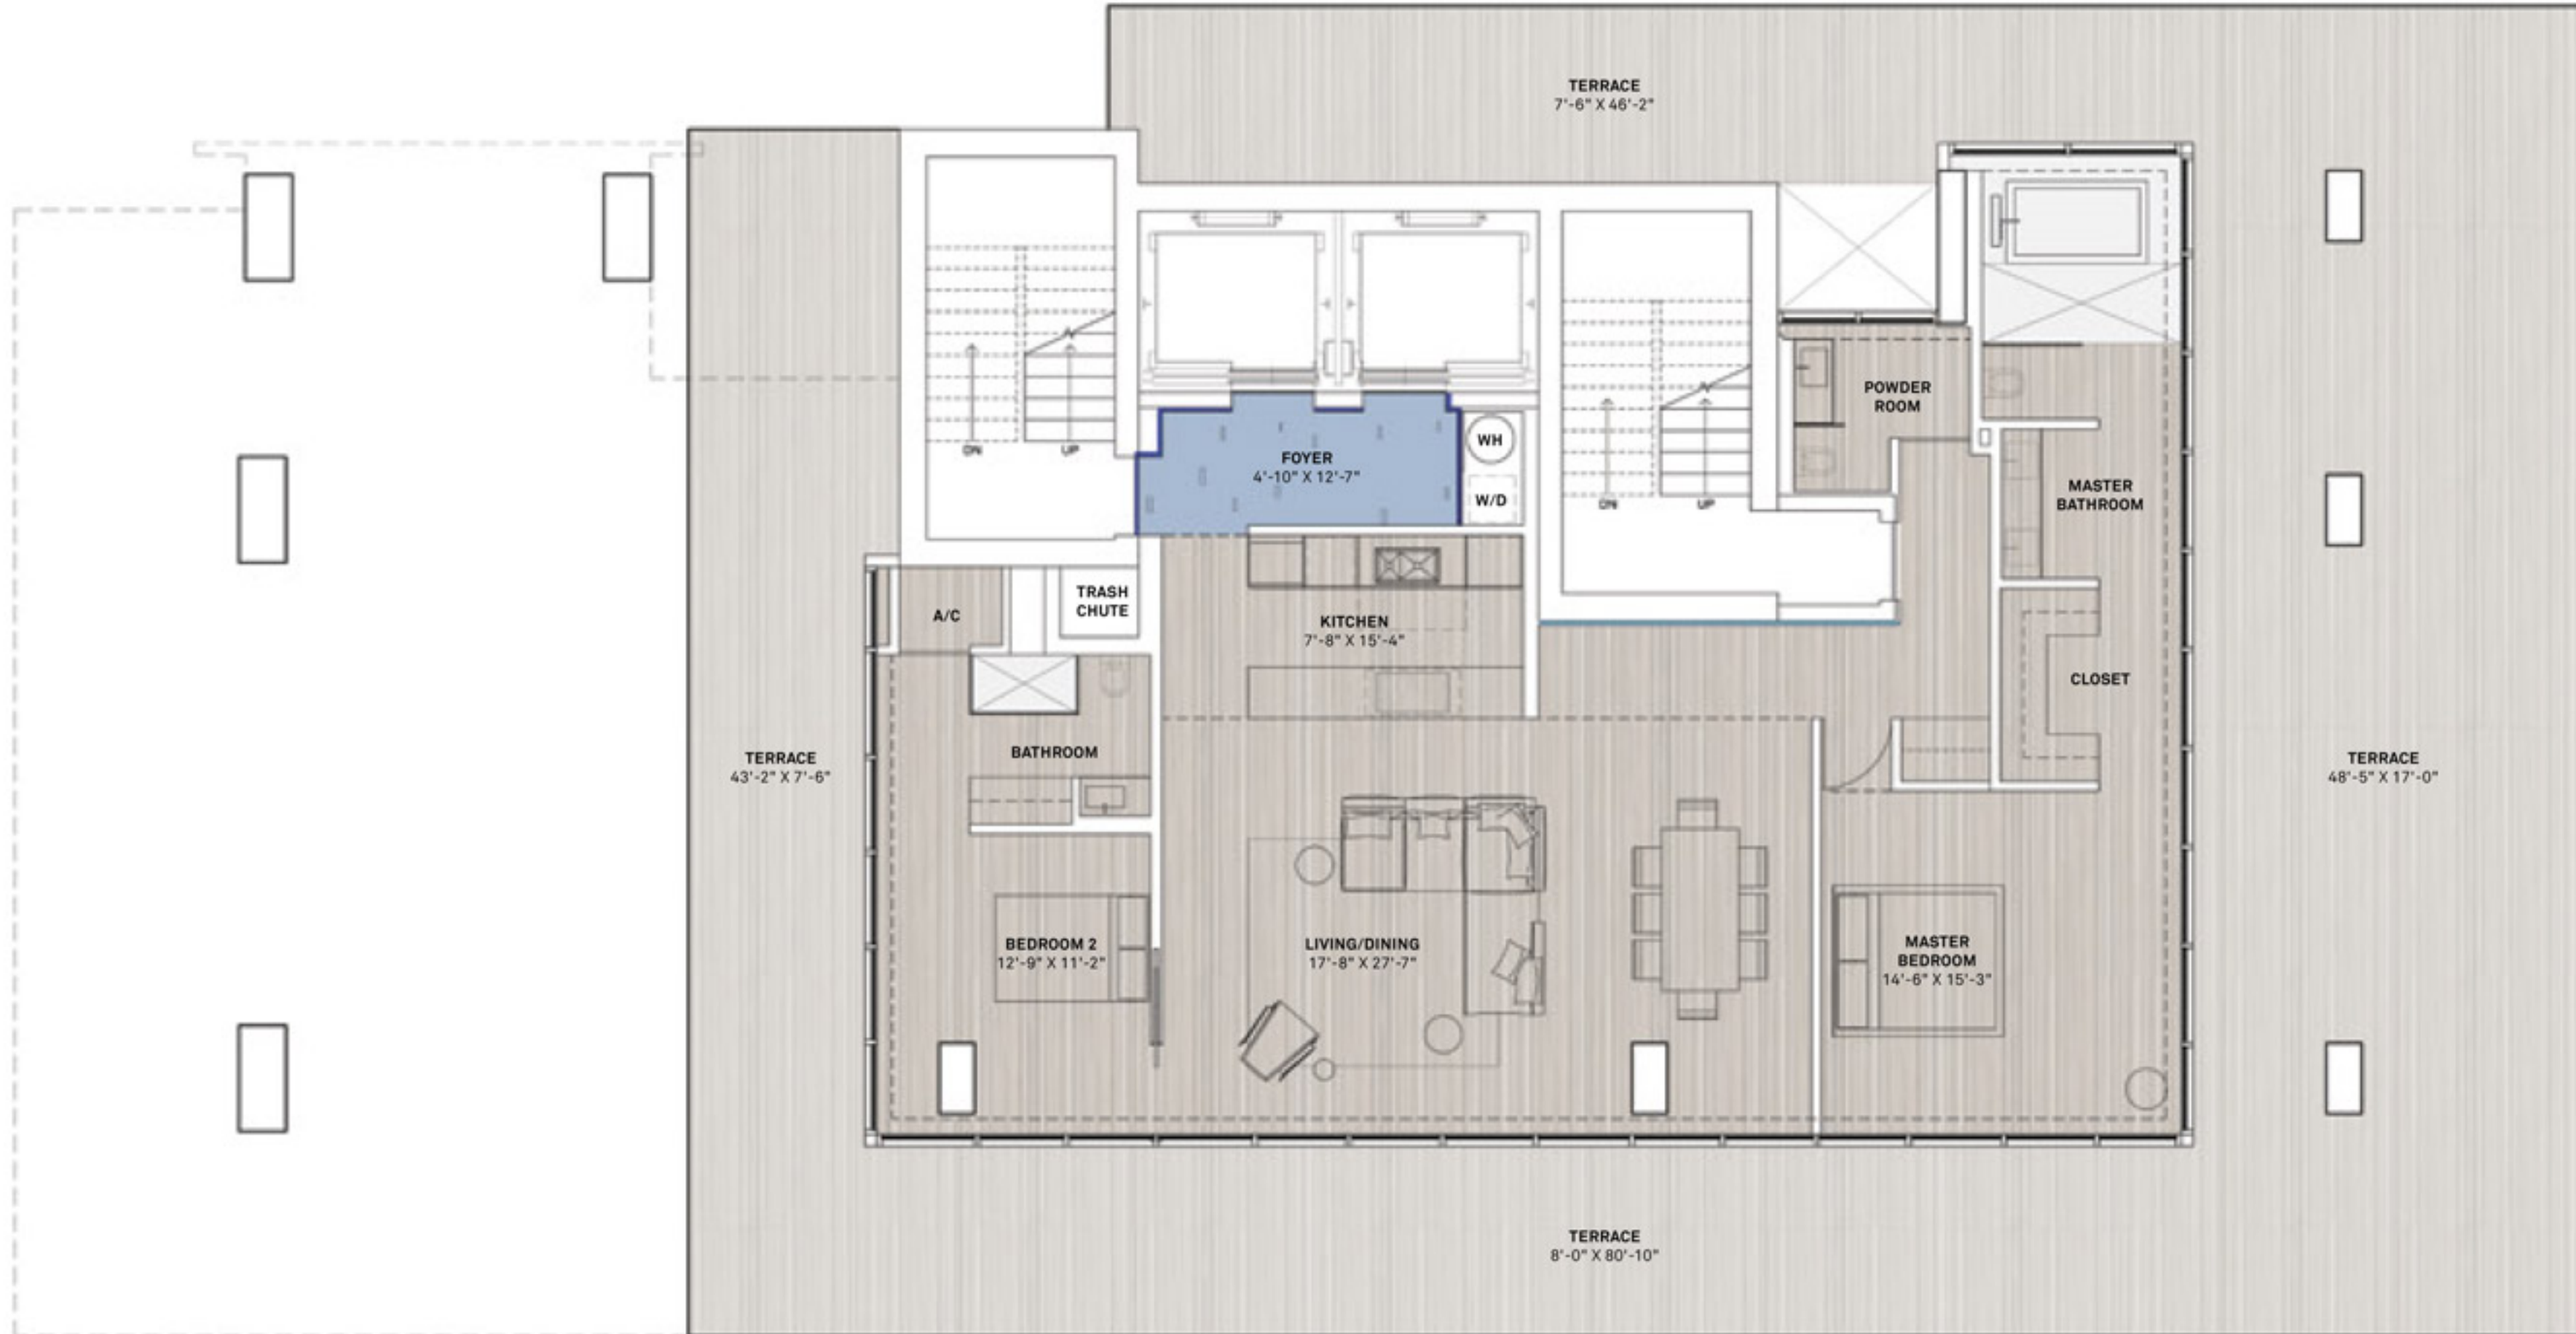

2 Bedroom
2.5 Bath

Total Areas	Sq. Ft
Internal	1,928
Terrace	2,175
Total	4,103

- INTERIOR FLOOR: WALNUT SELECT WOOD_BRUSH FADED SILVERGREY
- EXTERIOR FLOOR: PORTOFINO BROWN STONE_HONED AND FILLED
- SPECIALTY WALL FINISH: 12 MM GREY CRACKLED MIRROR
- SPECIALTY WALL FINISH: FRITTED GLASS LAYERED OVER GREY CRACKLED MIRROR
- FOYER CEILING: TRANSLUCENT LATEX WITH PROTRUDING ACRYLIC LIGHT FIXTURES.

All plans and renderings are conceptual and are subject to change without notice.