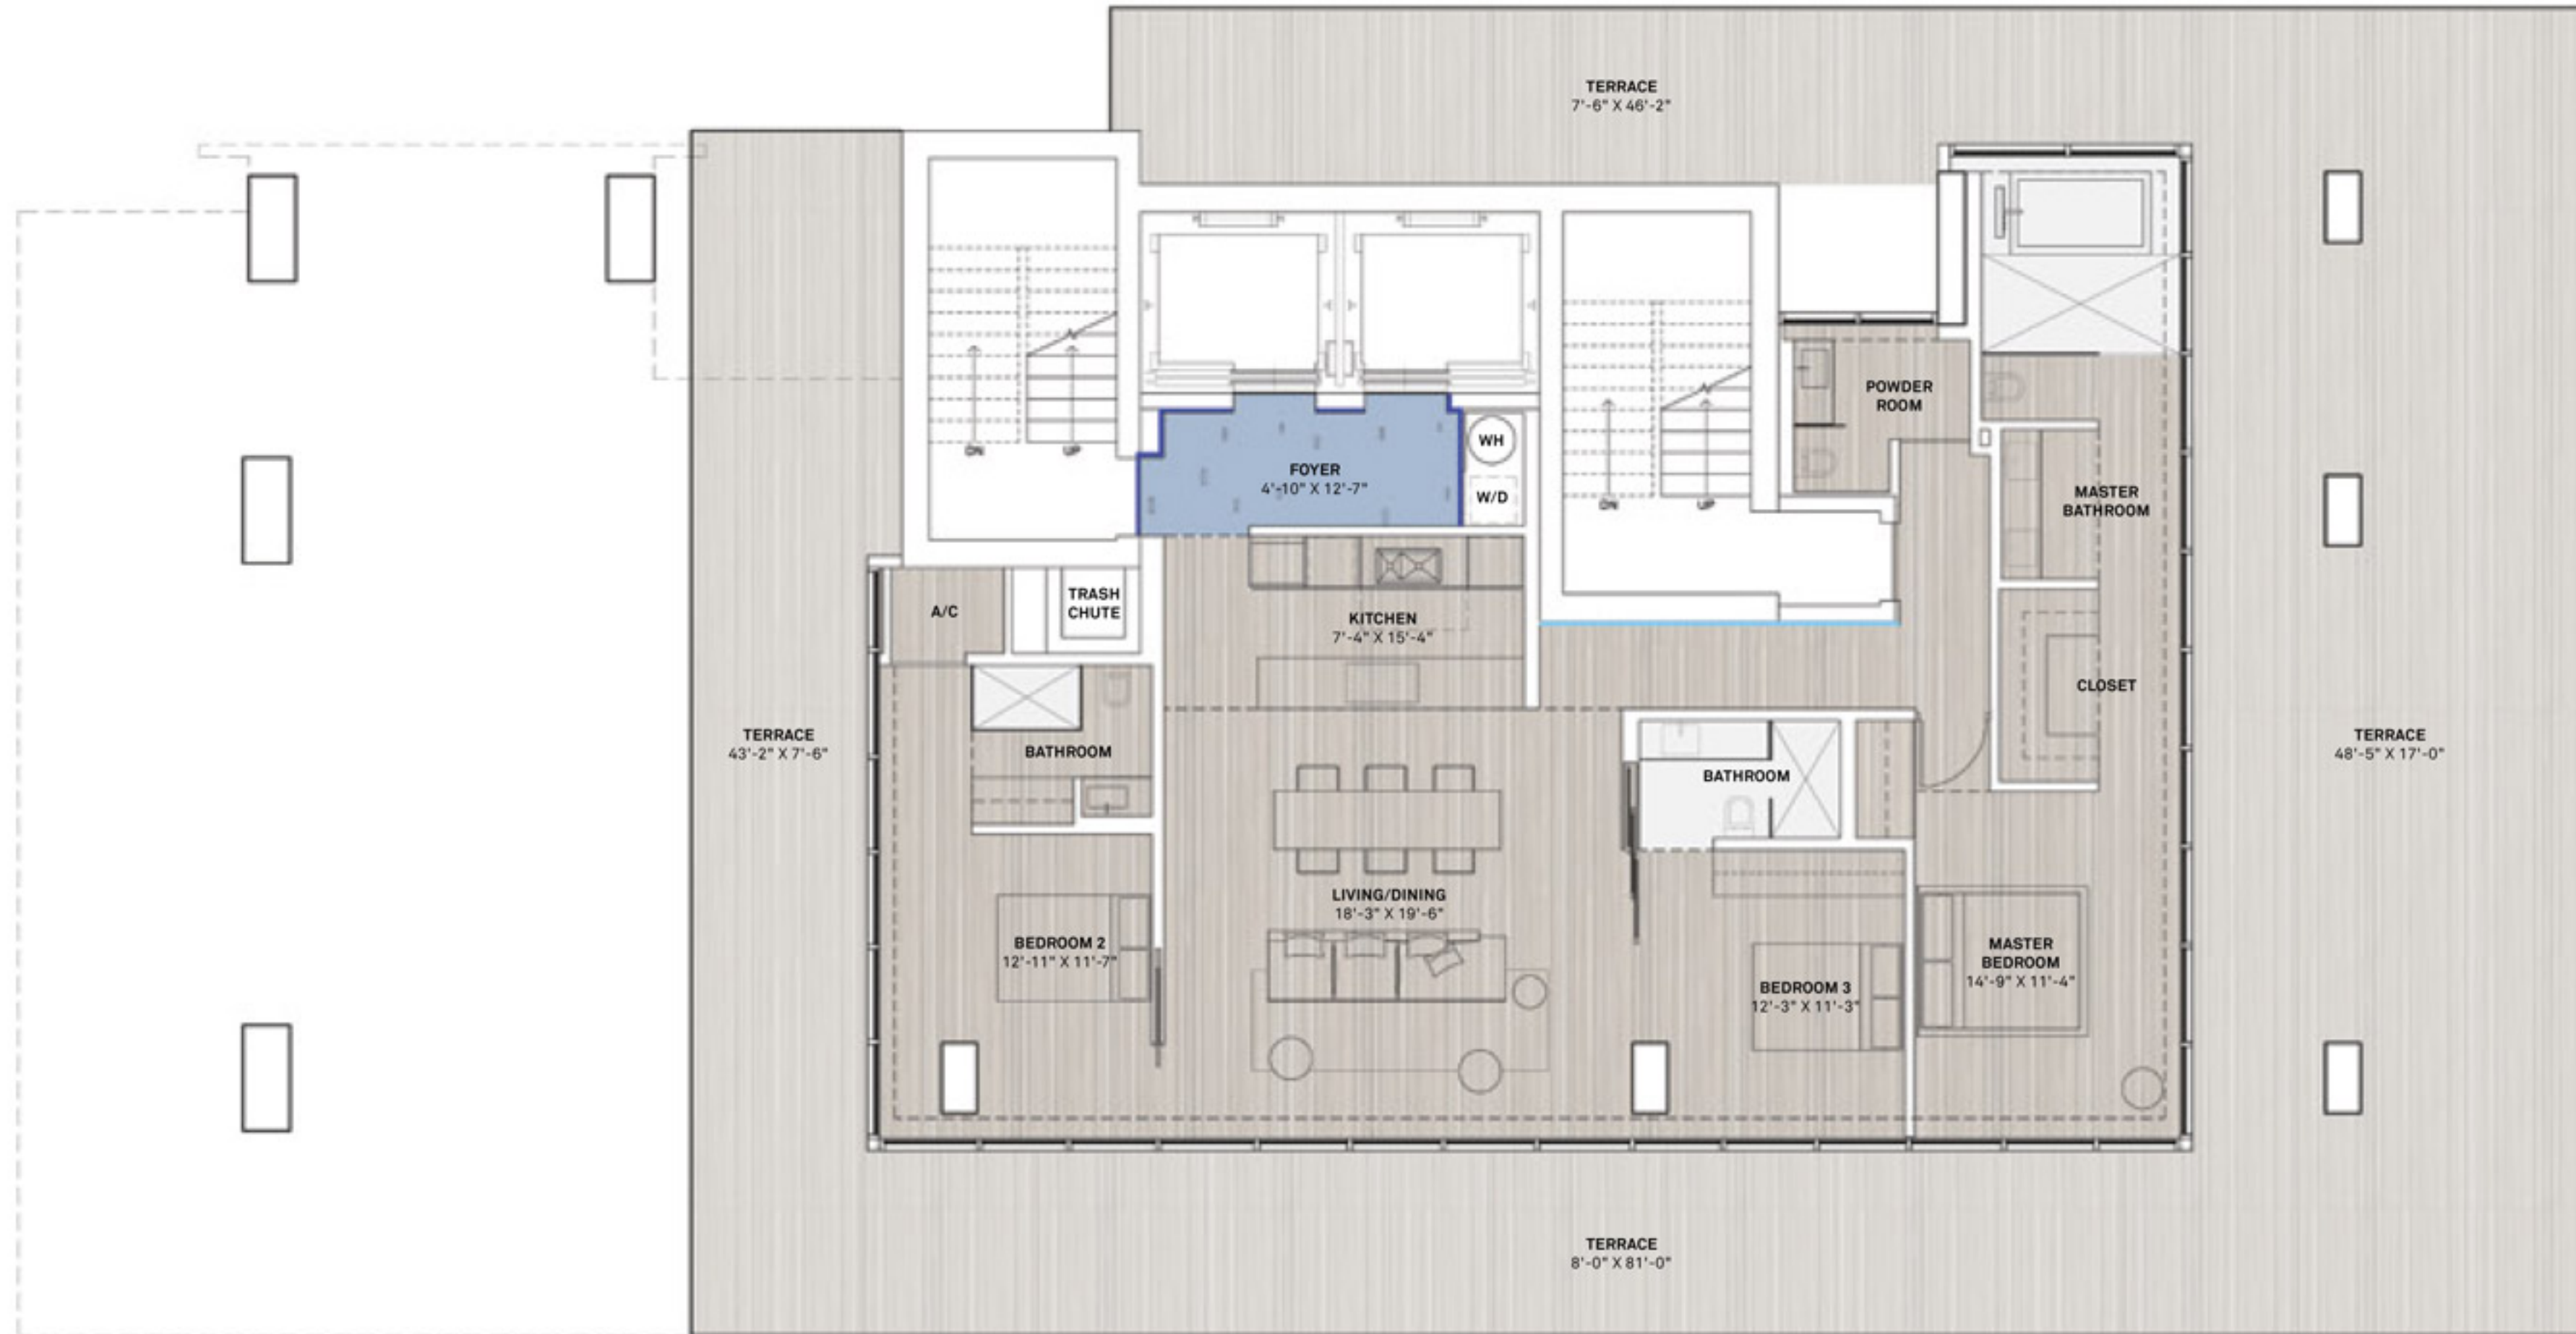

3 Bedroom
3.5 bath

Total Areas	Sq. Ft
Internal	1,928
Terrace	2,175
Total	4,103

-  INTERIOR FLOOR: WALNUT SELECT WOOD_BRUSH FADED SILVERGREY

 EXTERIOR FLOOR: PORTOFINO BROWN STONE_HONED AND FILLED
-  SPECIALTY WALL FINISH: 12 MM GREY CRACKLED MIRROR

 SPECIALTY WALL FINISH: FRITTED GLASS LAYERED OVER GREY CRACKLED MIRROR
-  FOYER CEILING: TRANSLUCENT LATEX WITH PROTRUDING ACRYLIC LIGHT FIXTURES.

All plans and renderings are conceptual and are subject to change without notice.