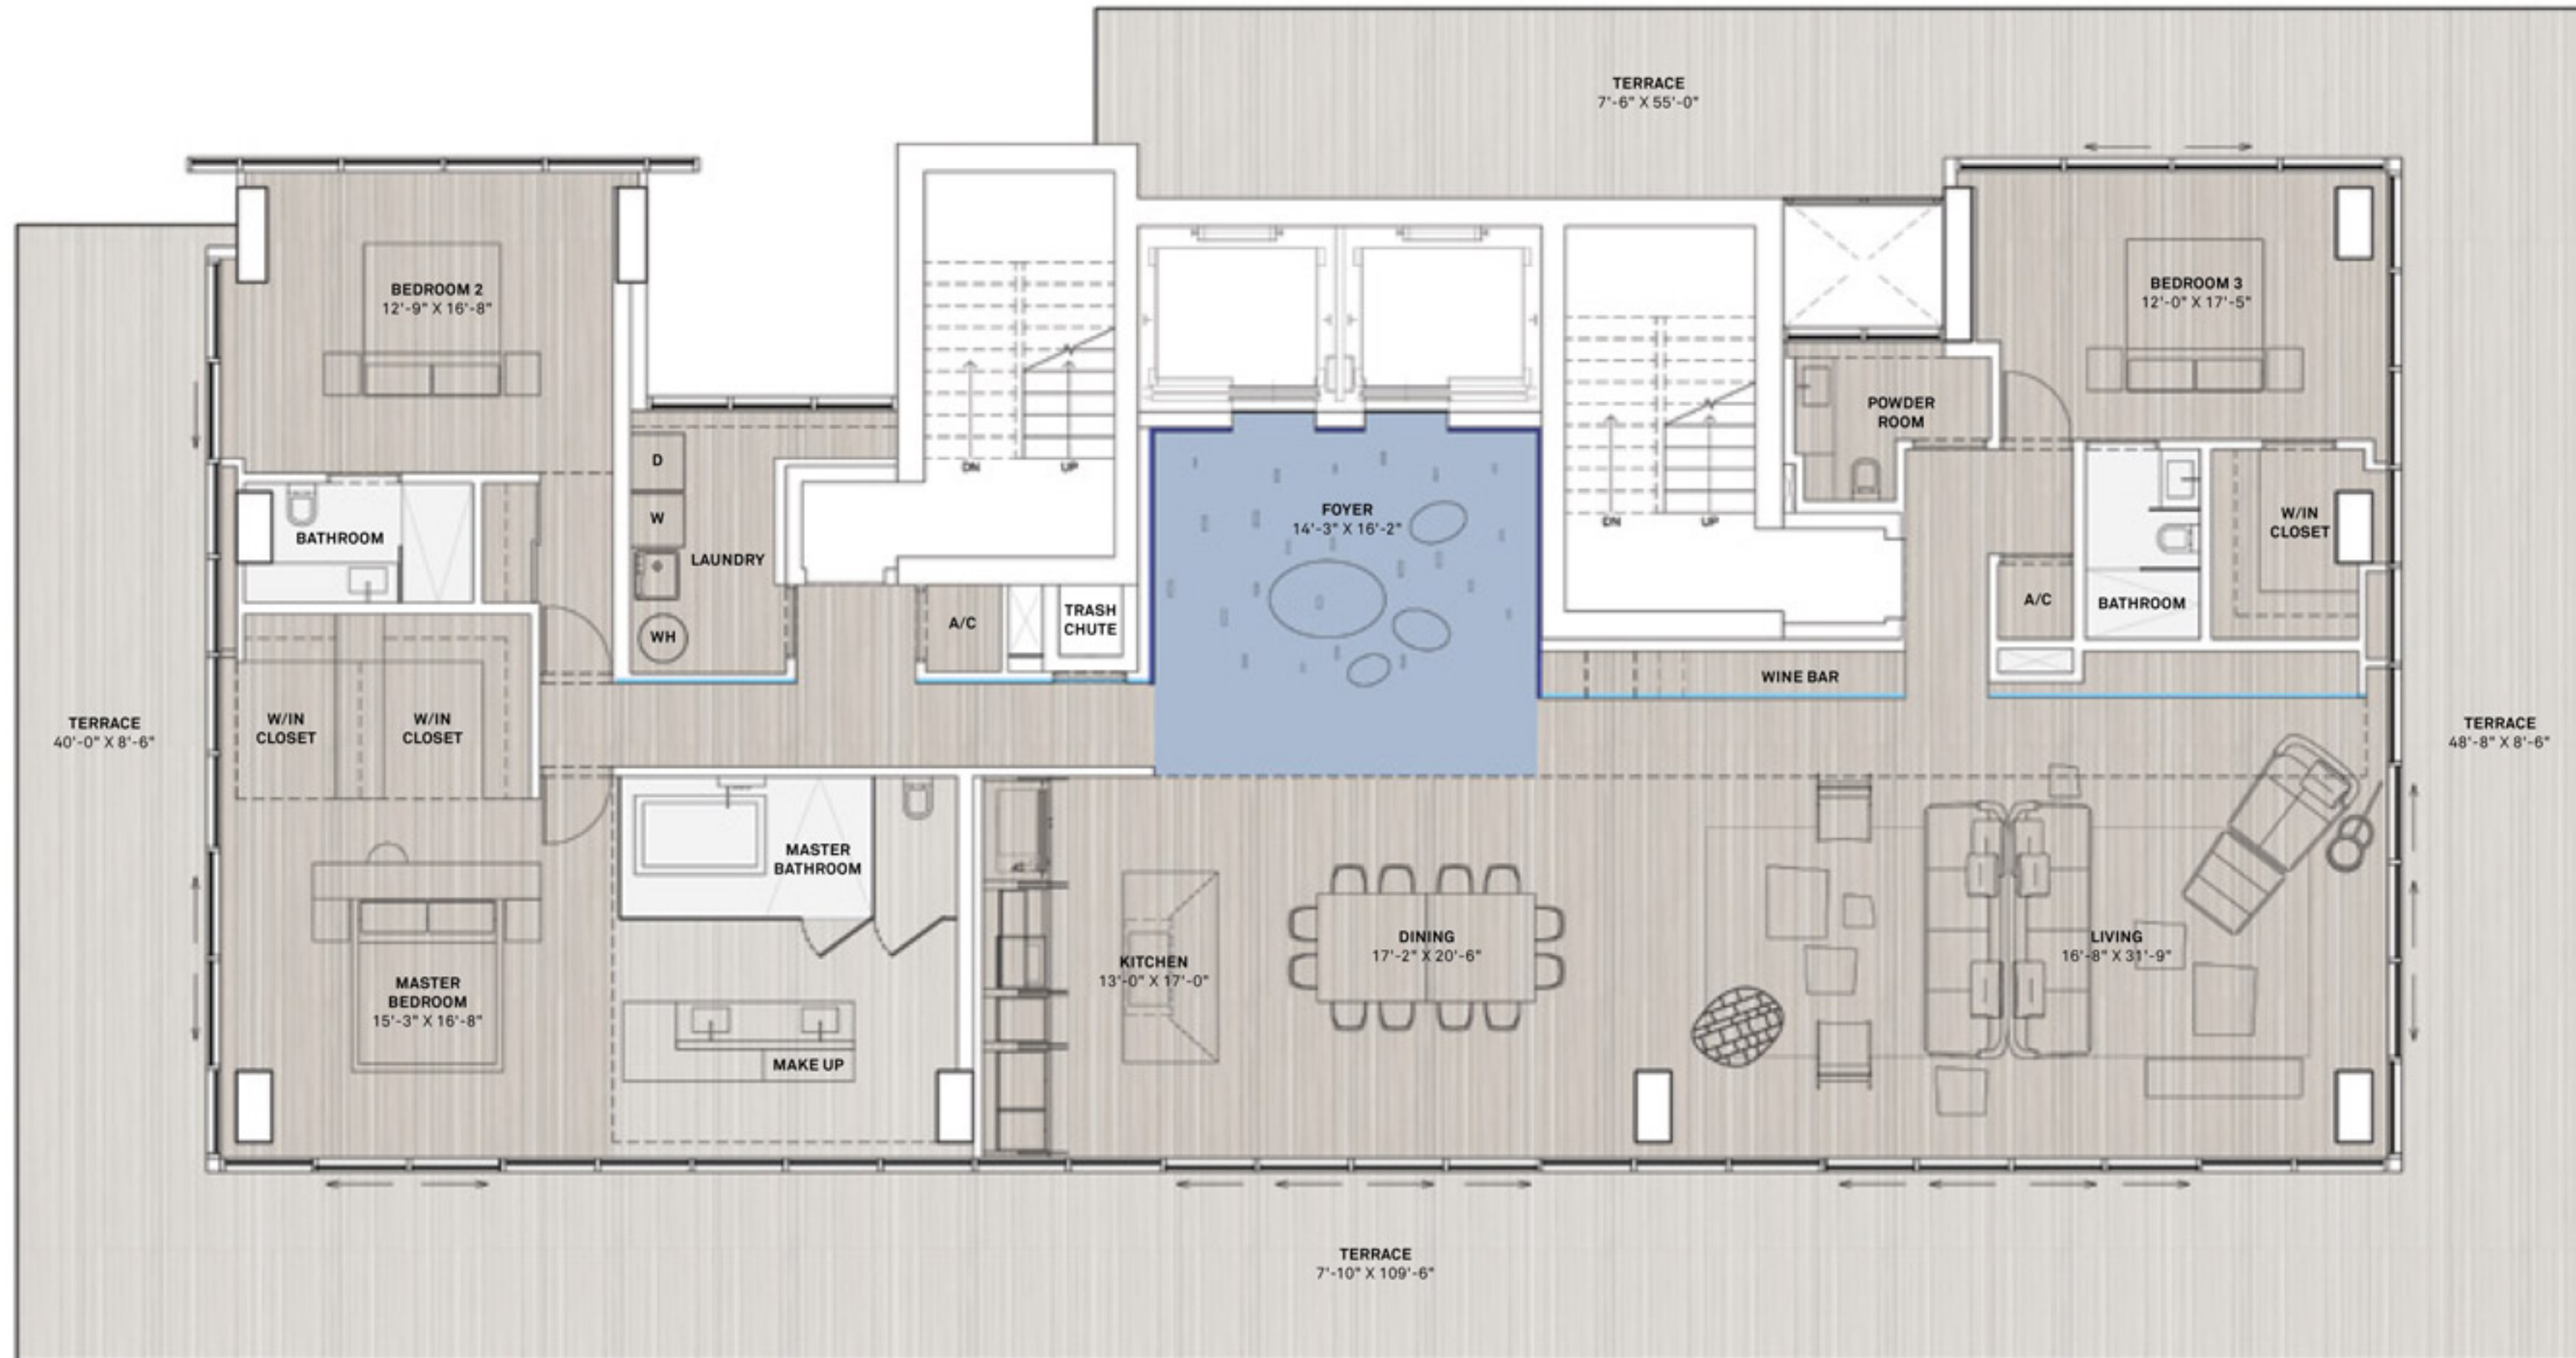

3 Bedroom
3.5 Bath

Total Areas	Sq. Ft
Internal	3,374
Terrace	1,984
Total	5,358

INTERIOR FLOOR: WALNUT SELECT WOOD_BRUSH FADED SILVERGREY

EXTERIOR FLOOR: PORTOFINO BROWN STONE_HONED AND FILLED

SPECIALTY WALL FINISH: 12 MM GREY CRACKLED MIRROR

SPECIALTY WALL FINISH: FRITTED GLASS LAYERED OVER GREY CRACKLED MIRROR

FOYER CEILING: TRANSLUCENT LATEX WITH PROTRUDING ACRYLIC LIGHT FIXTURES.

All plans and renderings are conceptual and are subject to change without notice.