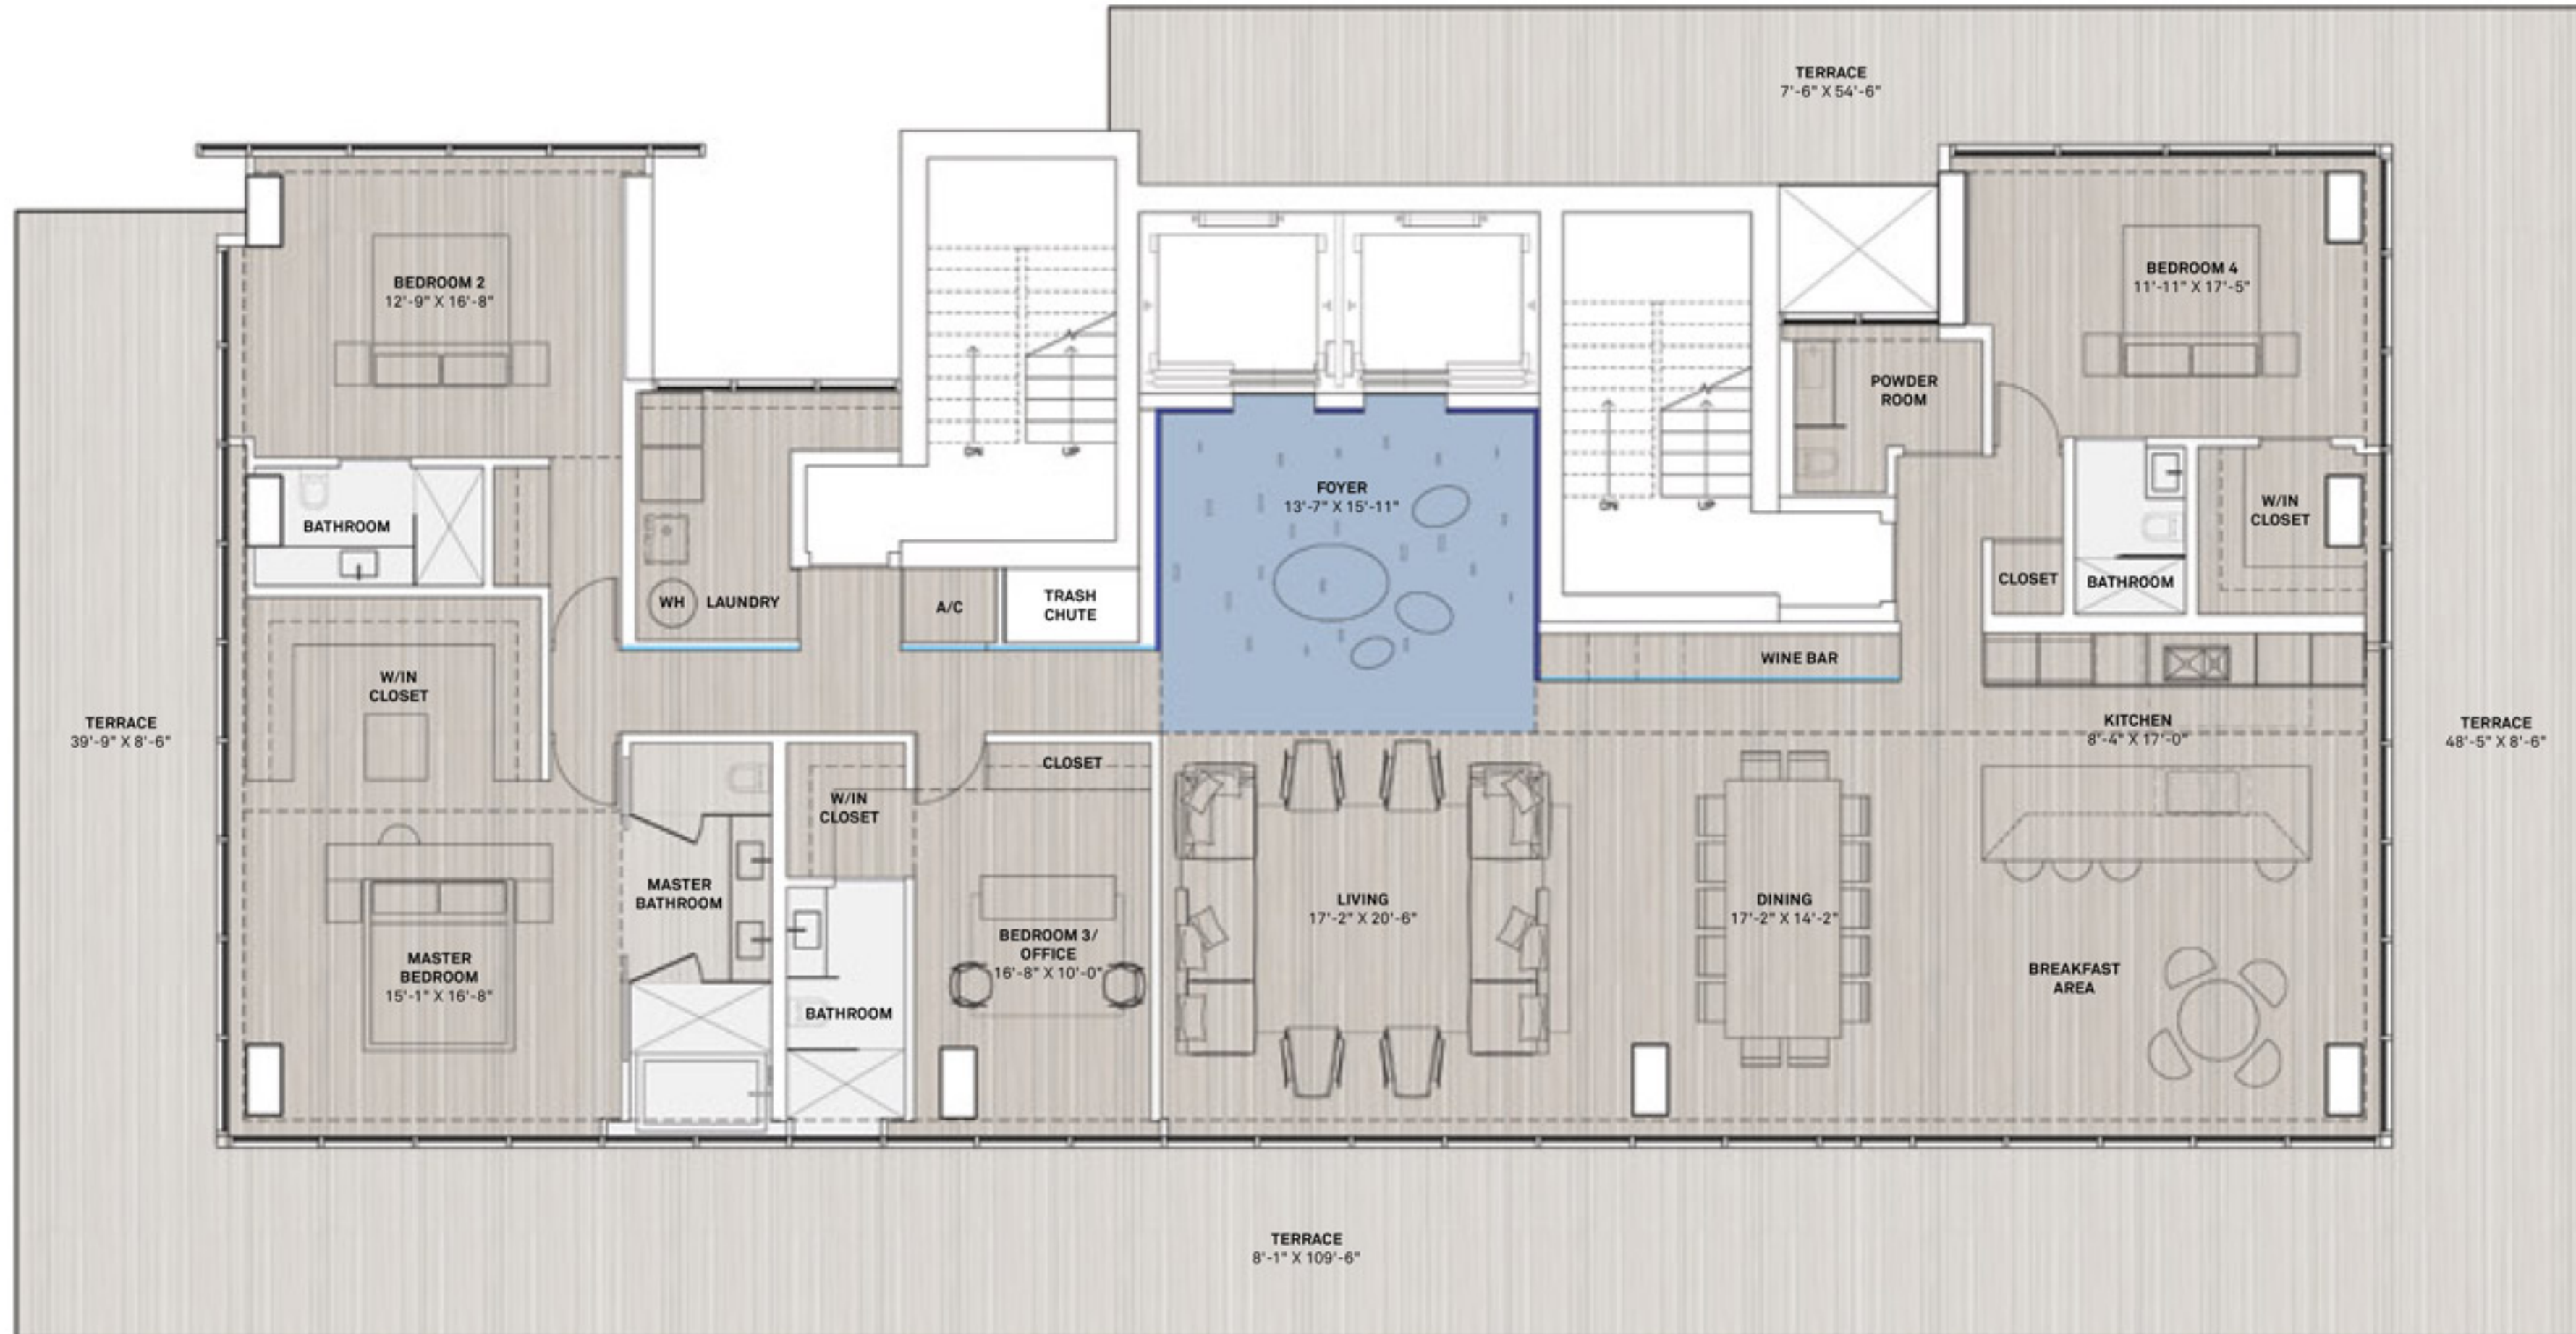

4 Bedroom
4.5 Bath

Total Areas	Sq. Ft
Internal	3,374
Terrace	1,984
Total	5,358

INTERIOR FLOOR: WALNUT SELECT WOOD_BRUSH FADED SILVERGREY

EXTERIOR FLOOR: PORTOFINO BROWN STONE_HONED AND FILLED

SPECIALTY WALL FINISH: 12 MM GREY CRACKLED MIRROR

SPECIALTY WALL FINISH: FRITTED GLASS LAYERED OVER GREY CRACKLED MIRROR

FOYER CEILING: TRANSLUCENT LATEX WITH PROTRUDING ACRYLIC LIGHT FIXTURES.

All plans and renderings are conceptual and are subject to change without notice.